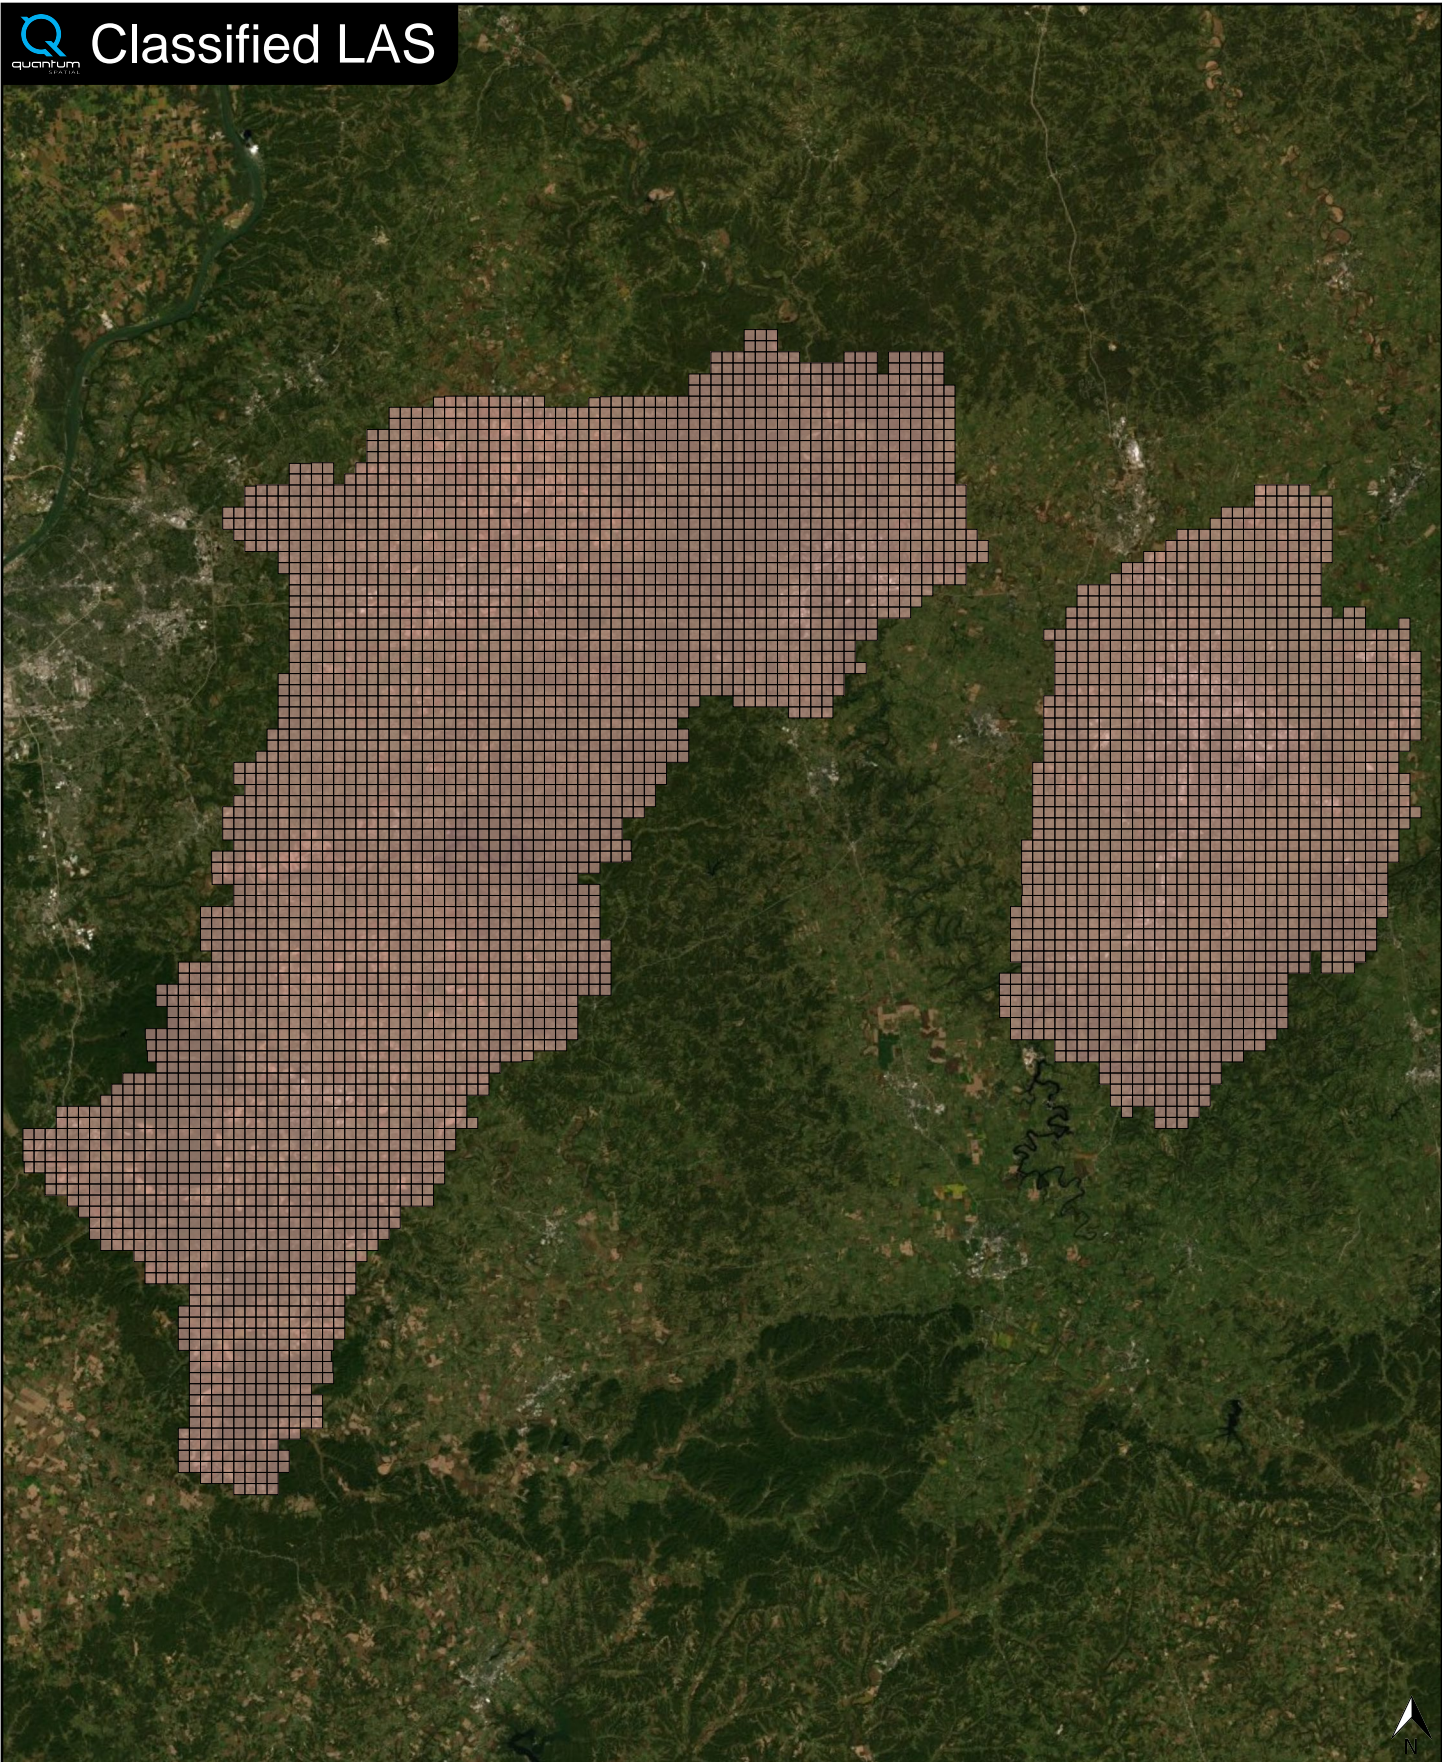

Classified LAS

Classified LAS Tiles (5,198)