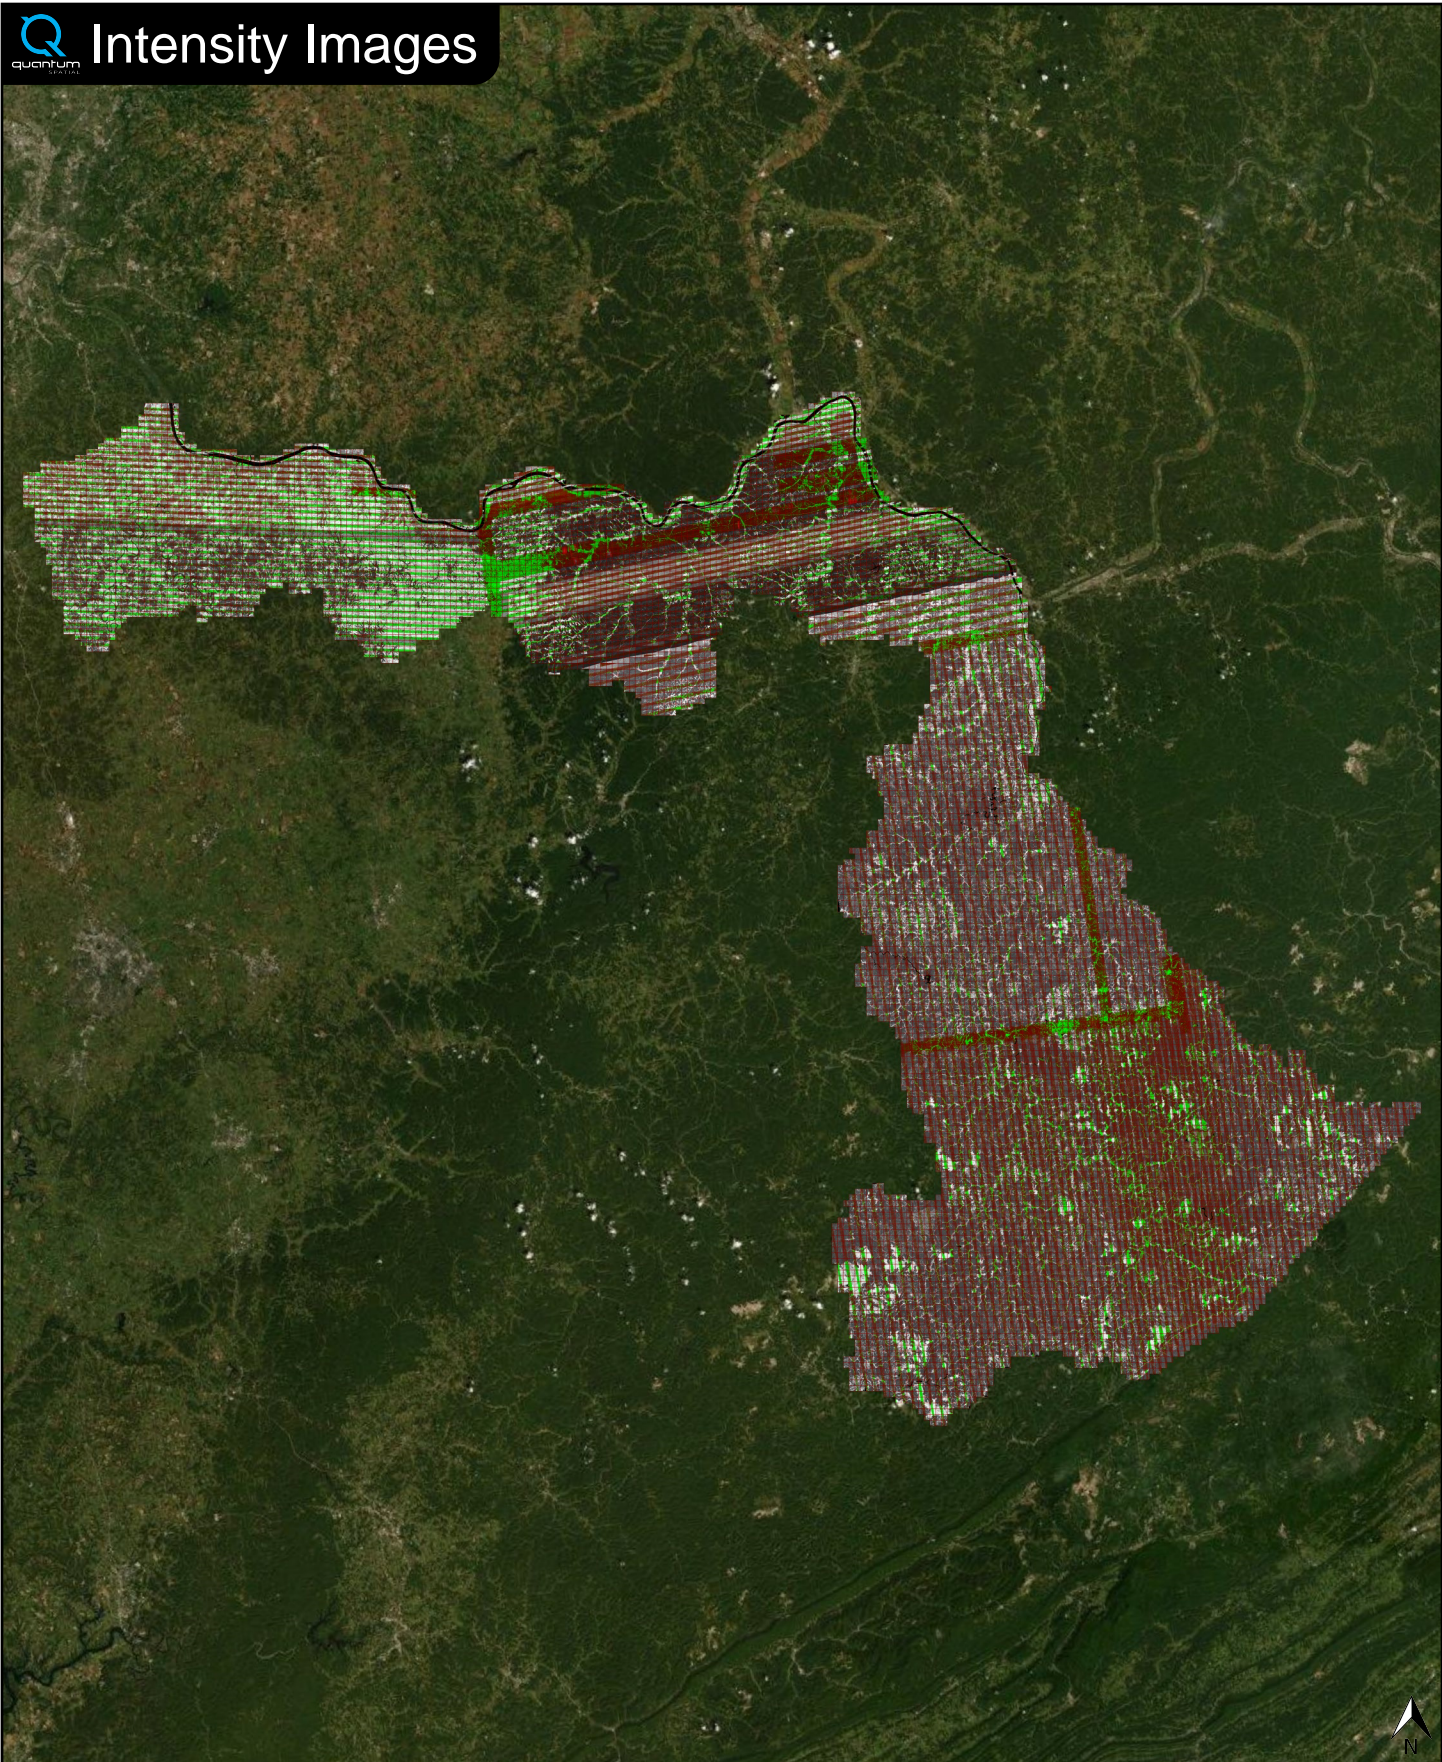

✓ General		
Folder:	E:\other\DZ_Images	
Total # of Files:	12,137	(All Valid)
Total File Size:	48.3 GB	(51,903,727,704 bytes)

✓ Tile Sizes	
Median Tile Size:	1,000m x 1,000m
Minimum Tile Size:	1,000m x 1,000m
Maximum Tile Size:	1,000m x 1,000m
X Range:	983000.00m to 1225000.00m
Y Range:	1647000.00m to 1826000.00m

✓ Spatial Reference System		
Horizontal Projection	NAD_1983_2011_Contiguous_USA_Albers	12,137 of 12,137 Tiles
Horizontal Datum	NAD_1983_2011	12,137 of 12,137 Tiles
Horizontal Units	Meter	12,137 of 12,137 Tiles
Vertical Datum	NAVD88 height	12,137 of 12,137 Tiles
Vertical Units	Meter	12,137 of 12,137 Tiles

✓ Raster		
File Type:	TIF	12,137 of 12,137
Bands:	3	12,137 of 12,137
Grid Size (pixels):	1000 x 1000	12,137 of 12,137
Pixel Resolution:	1.000000000m x 1.000000000m	12,137 of 12,137
Pixel Type:	8-bit Unsigned Integer (RGB)	12,137 of 12,137
Compression:	NONE	12,137 of 12,137
No Data Value:	NONE	12,137 of 12,137

N 38° 45' 09" W 84° 32' 55"