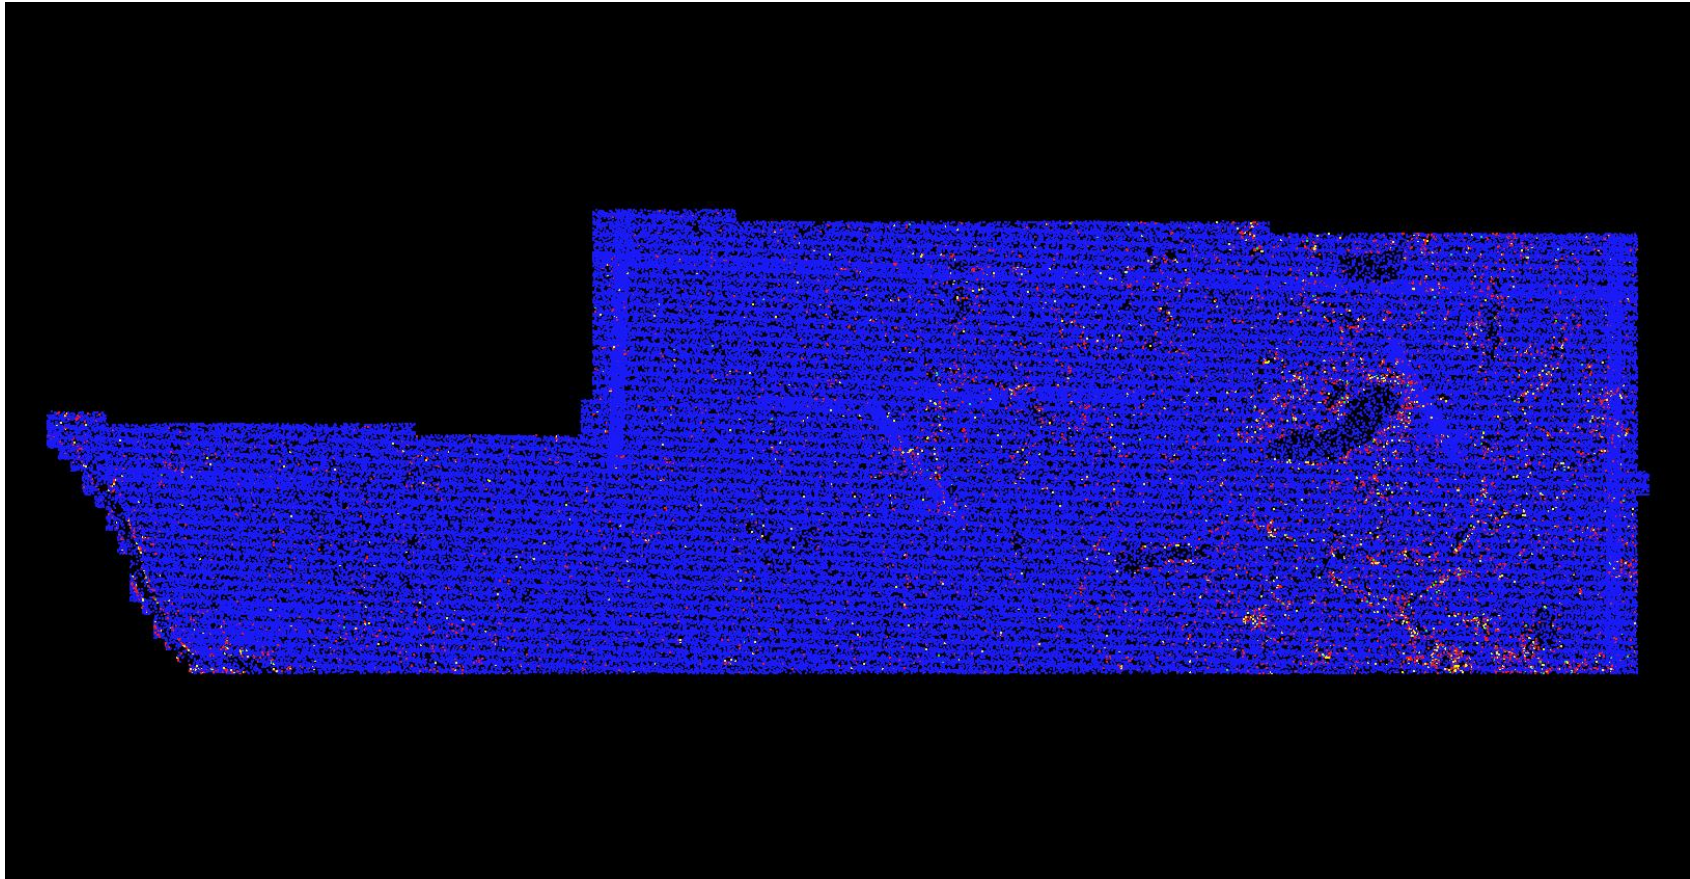

C-2 Report on Multiple Discrete Returns - All Returns

The purpose of this section is to show a graphic of lidar data points colored by all returns. Blank flight lines can indicate a collection or processing problem dealing with lidar return attribute information.

[Data Source - D:\00_MNWest\B3_Swath_Data](#)

[Result Path - D:\00_MNWest\MN_West_B3_QC\C_2\ColorByReturns.jpg](#)

First   Second   Third   Fourth or other