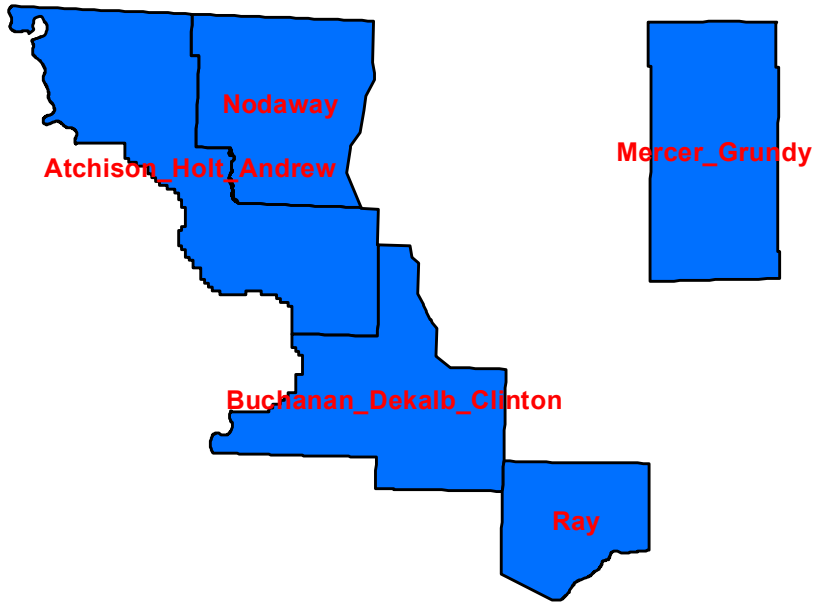

# MO LiDAR (North) Delivery Status 5/6/14

## Legend

### Delivery Areas

-  USGS Delivery
-  Pending