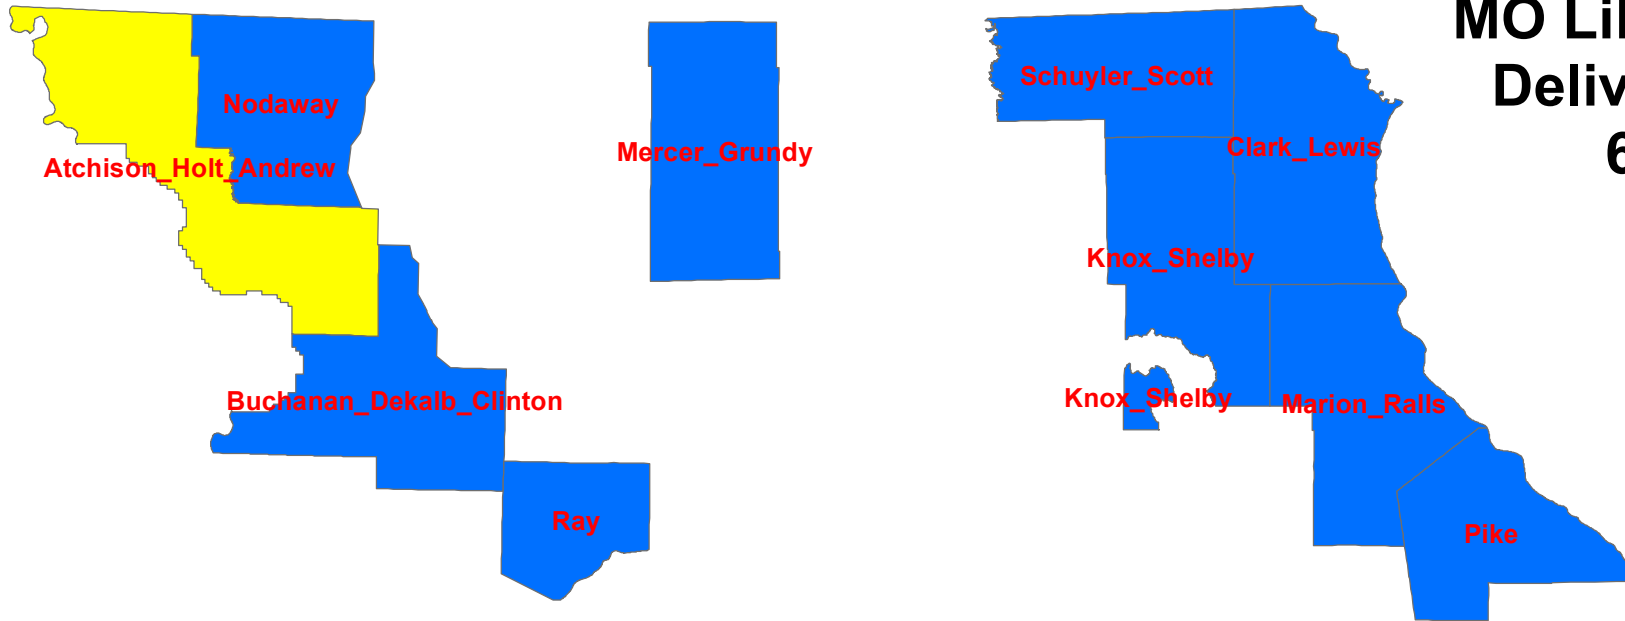

MO LiDAR (North) Delivery Status 6/19/14

Legend

SDX_Area

-  USGS Current Delivery
-  USGS Previous Delivery
-  Pending Delivery