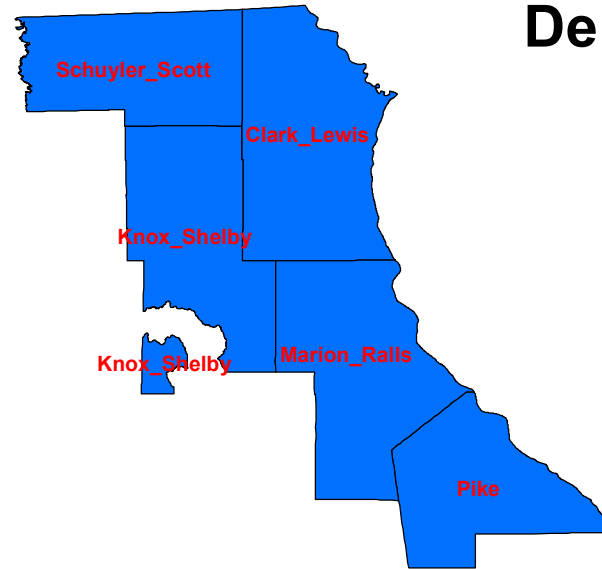

MO LiDAR (North) Delivery Status 7/17/14

Legend

SDX_Area

-  Delivered
-  Delivery
-  Pending