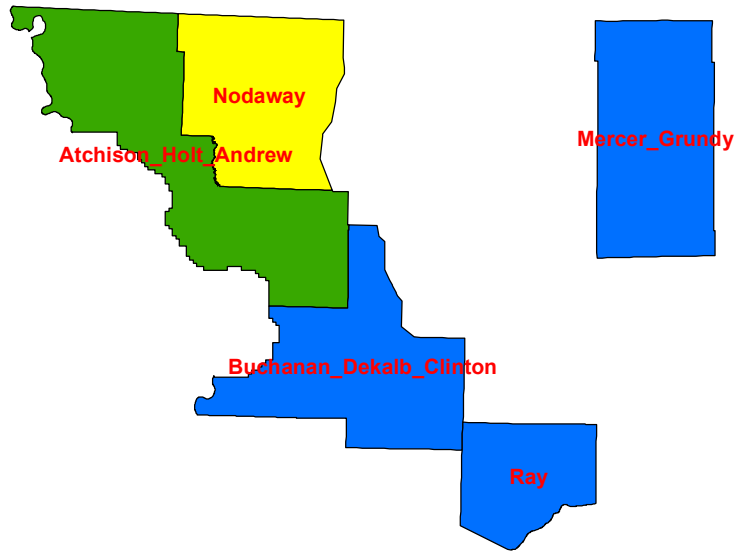

MO LiDAR (North) Delivery Status 7/17/14

Legend

SDX_Area

-  Delivered
-  Delivery
-  Pending