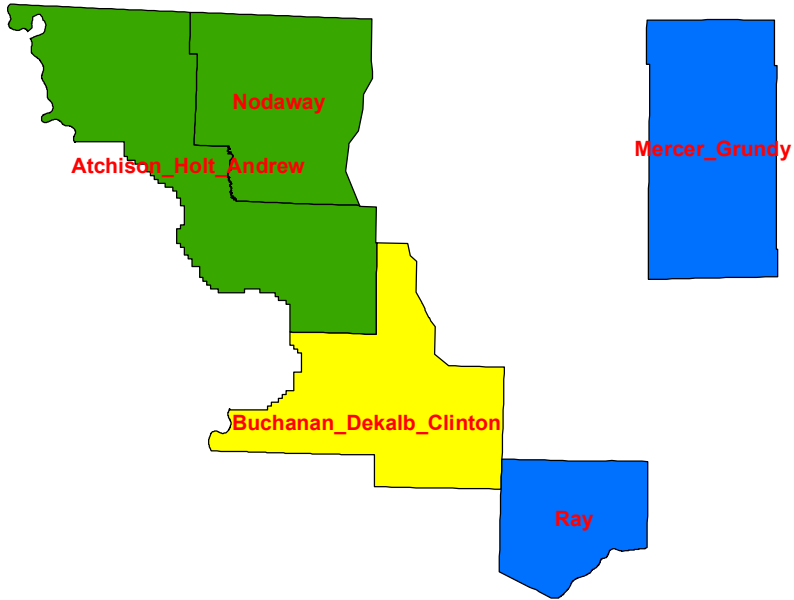

MO LiDAR (North) Delivery Status 11/18/14

Legend

GF1_3

SDX_Area

Delivered

Delivery

Pending