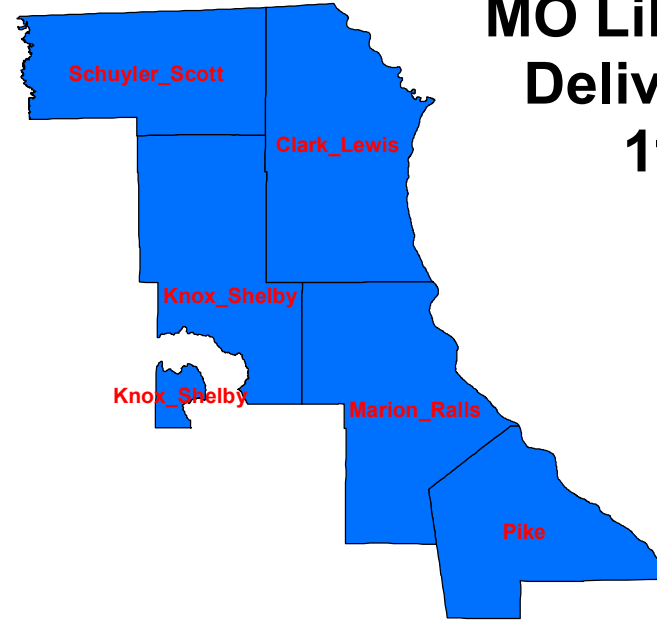

MO LiDAR (North) Delivery Status 11/18/14

Legend

GF1_3

SDX_Area

Delivered

Delivery

Pending