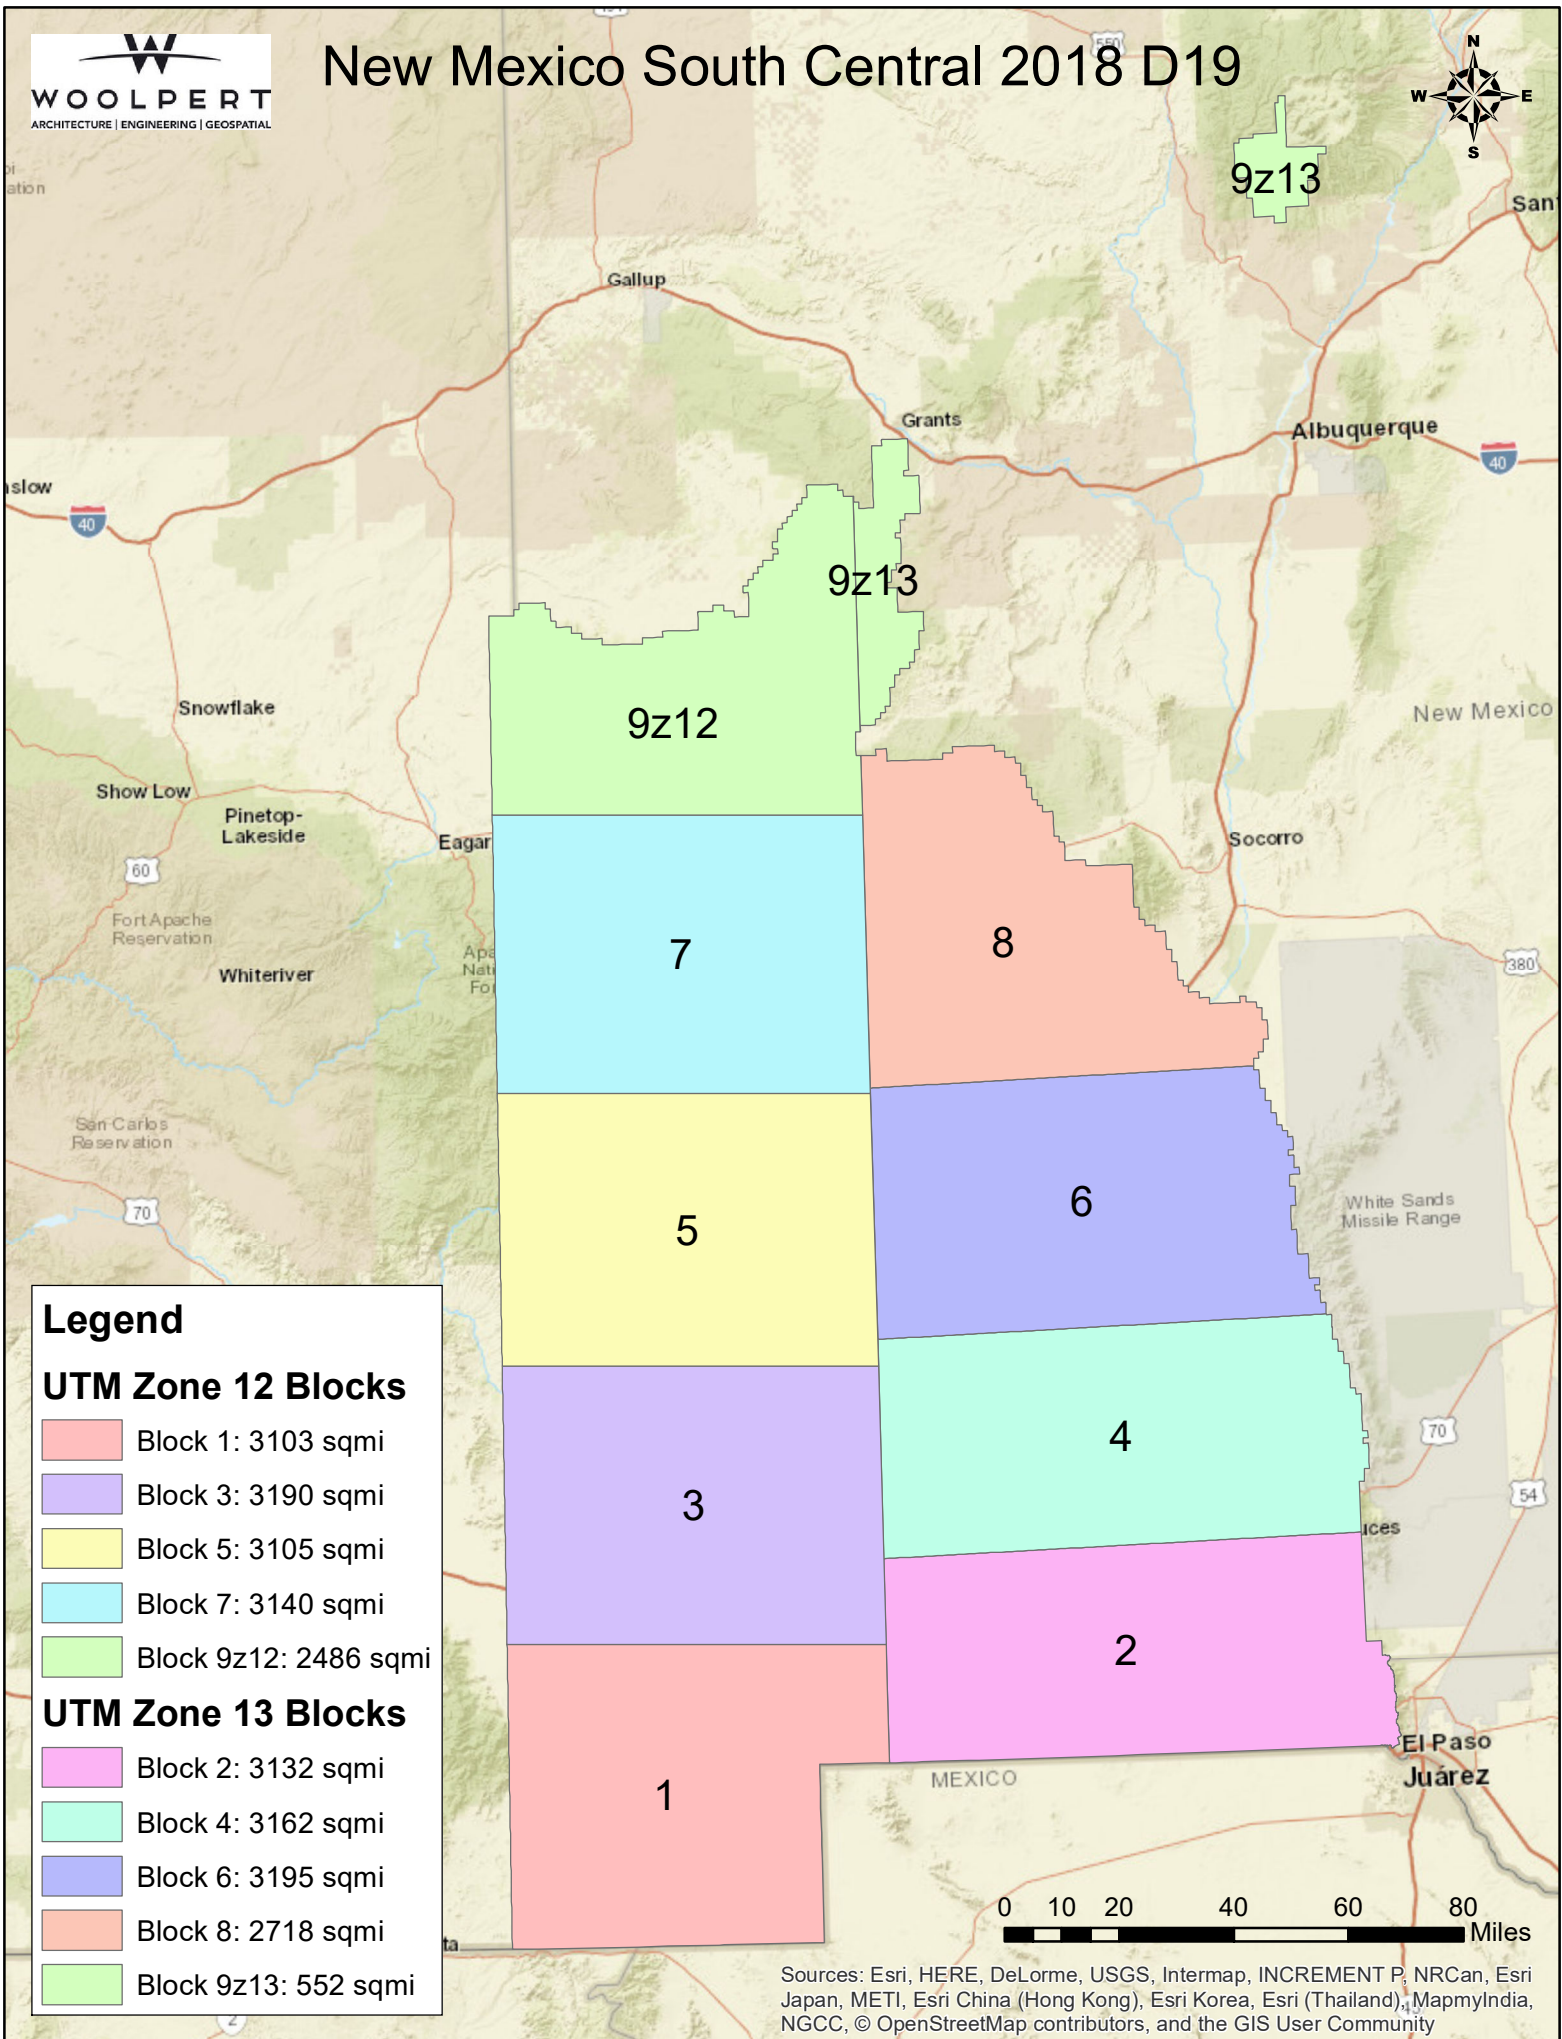

New Mexico South Central 2018 D19

Legend

UTM Zone 12 Blocks

- Block 1: 3103 sqmi
- Block 3: 3190 sqmi
- Block 5: 3105 sqmi
- Block 7: 3140 sqmi
- Block 9z12: 2486 sqmi

UTM Zone 13 Blocks

- Block 2: 3132 sqmi
- Block 4: 3162 sqmi
- Block 6: 3195 sqmi
- Block 8: 2718 sqmi
- Block 9z13: 552 sqmi