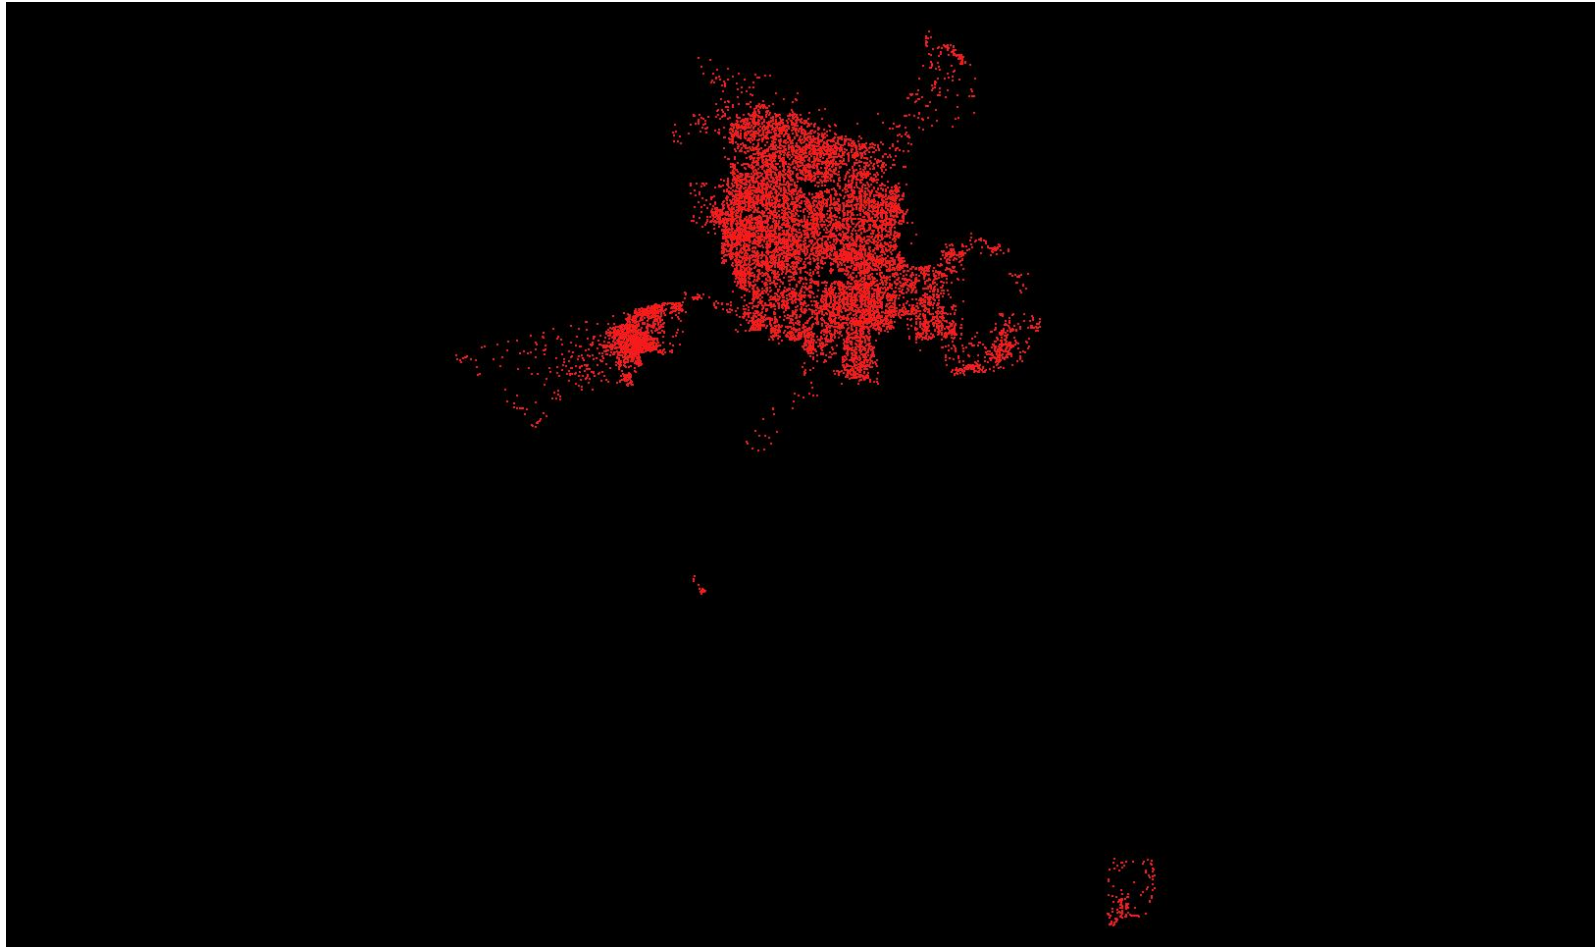

C-2 Report on Multiple Discrete Returns - All Returns

The purpose of this section is to show a graphic of lidar data points colored by all returns. Blank flight lines can indicate a collection or processing problem dealing with lidar return attribute information.

The purpose of this section is to show a graphic of lidar data points colored by first returns. Blank flight lines can indicate a collection or processing problem dealing with lidar return attribute information.

[Data Source - D:\00_Nevada\QL1_Temp_Swaths](#)

[Result Path - D:\00_Nevada\Nevada_QL1_QC\C_2\ColorByReturns_FirstReturns.jpg](#)

C-2 Report on Multiple Discrete Returns - Second Returns

The purpose of this section is to show a graphic of lidar data points colored by second returns. Blank flight lines can indicate a collection or processing problem dealing with lidar return attribute information.

[Data Source - D:\00_Nevada\QL1_Temp_Swaths](#)

[Result Path - D:\00_Nevada\Nevada_QL1_QC\C_2\ColorByReturns_SecondReturns.jpg](#)

C-2 Report on Multiple Discrete Returns - Third Returns

The purpose of this section is to show a graphic of lidar data points colored by third returns. Blank flight lines can indicate a collection or processing problem dealing with lidar return attribute information.