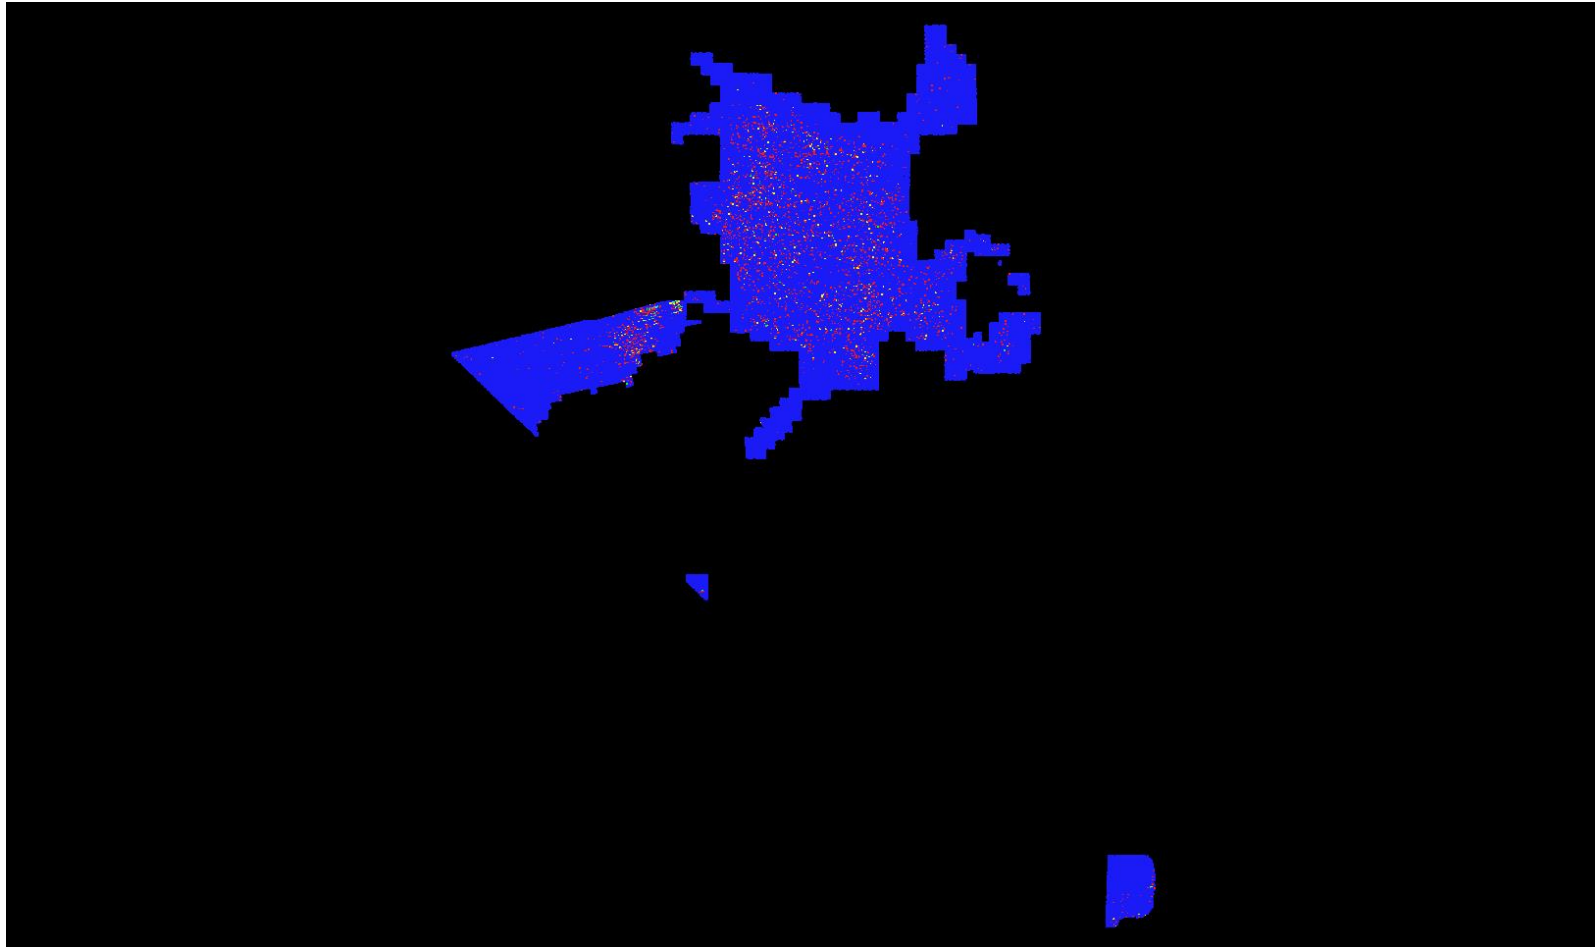

C-2 Report on Multiple Discrete Returns - All Returns

The purpose of this section is to show a graphic of lidar data points colored by all returns. Blank flight lines can indicate a collection or processing problem dealing with lidar return attribute information.

[Data Source - D:\00_Nevada\QL1_Temp_Swaths](#)

[Result Path - D:\00_Nevada\Nevada_QL1_QC\C_2\ColorByReturns.jpg](#)

First   Second   Third   Fourth or other