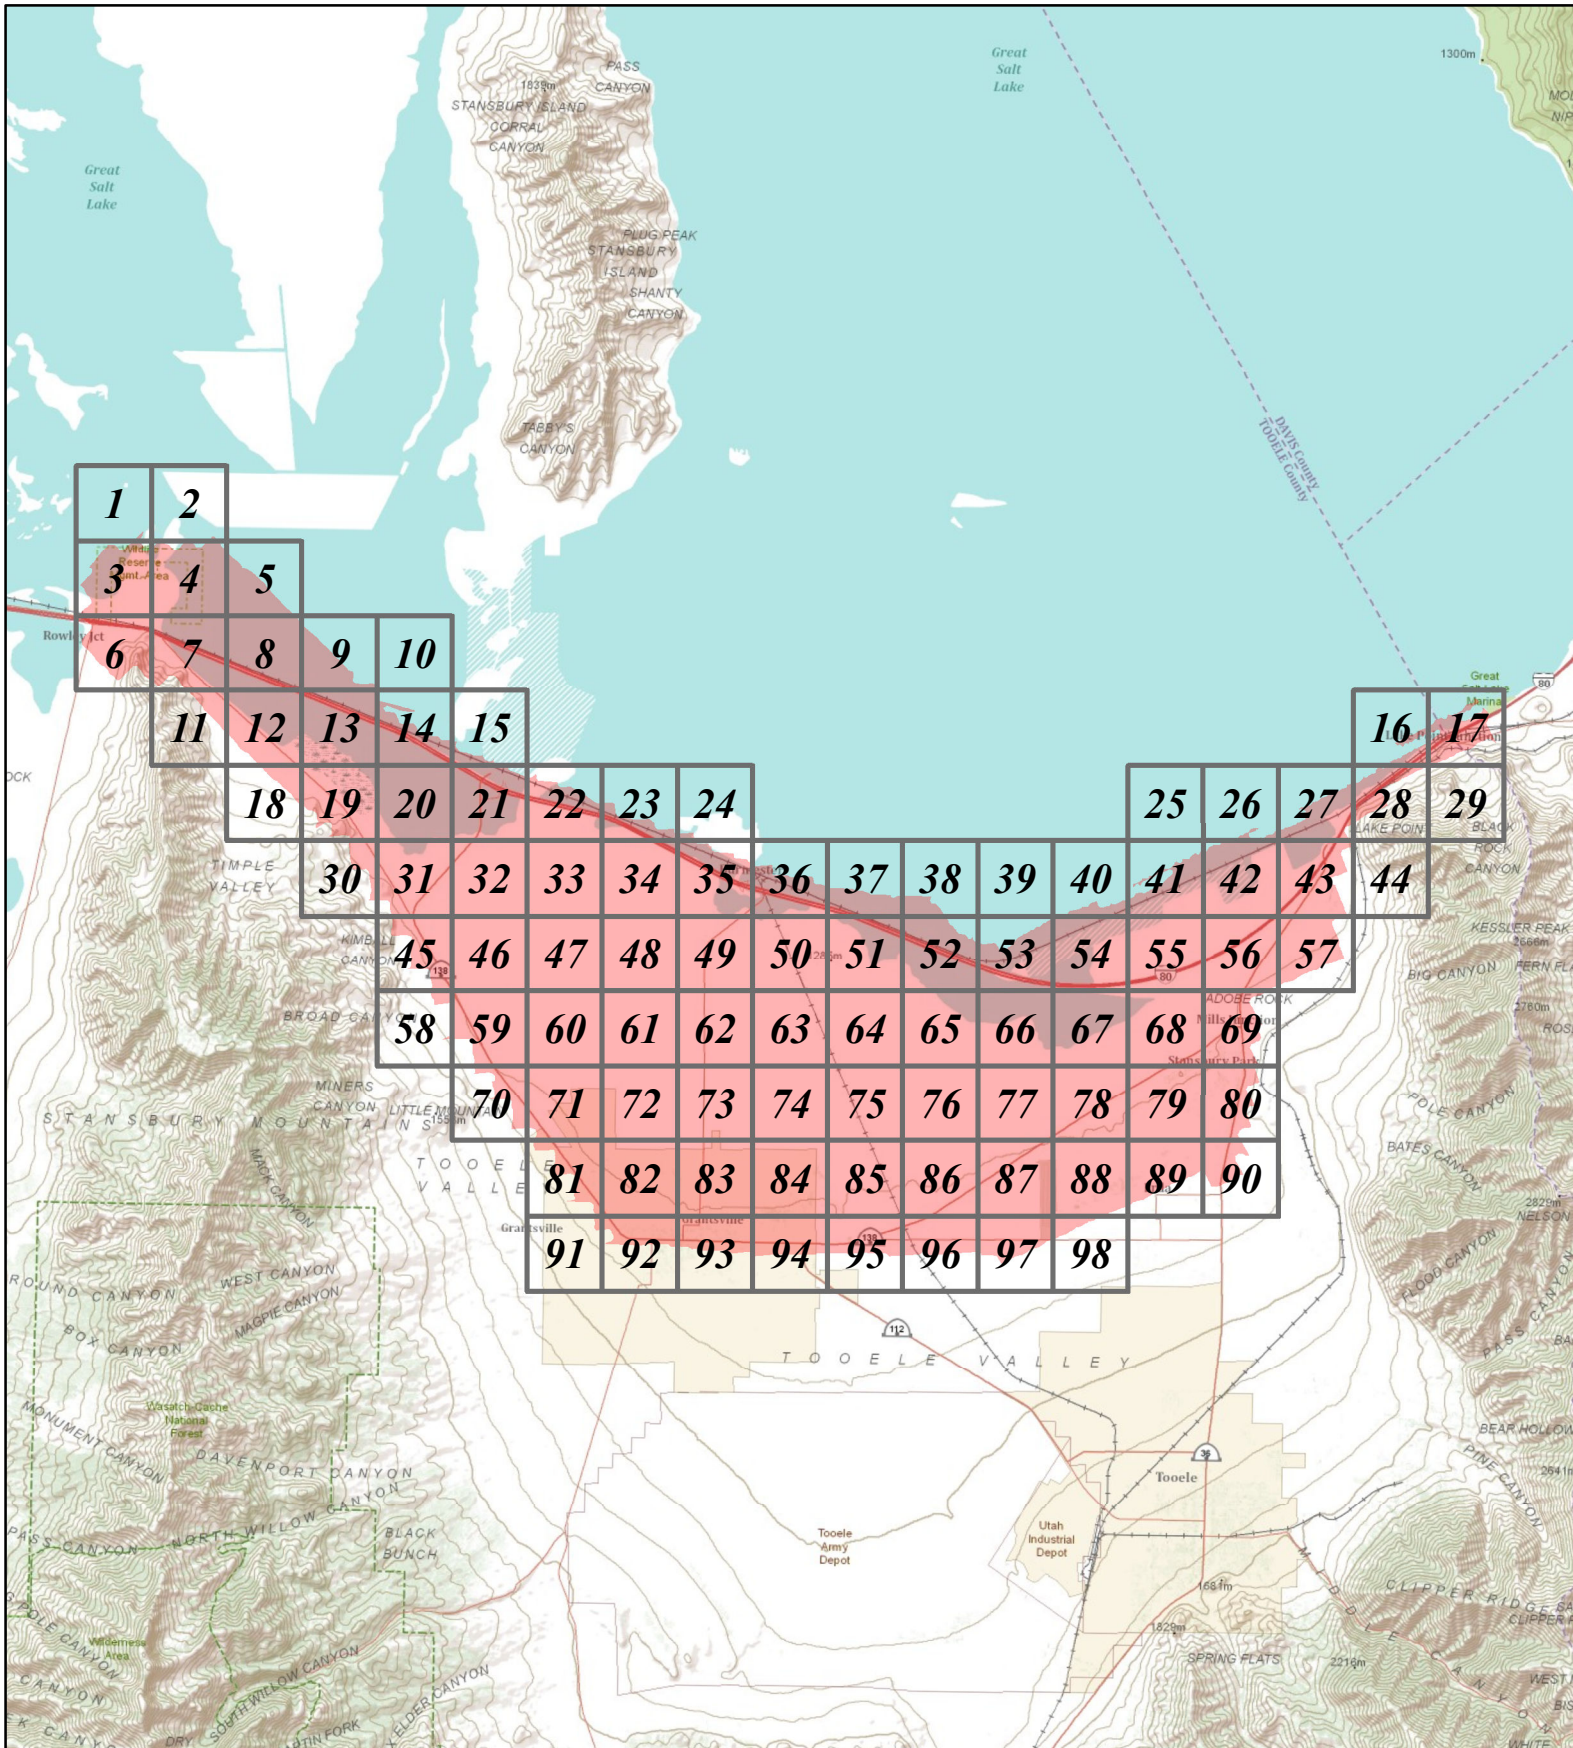

# Tooele

Tile Boundary  
 Data Coverage

Base Map by ESRI. Available through the ArcGIS Resource Centers.  
[http://goto.arcgisonline.com/maps/World-Topo\\_Map](http://goto.arcgisonline.com/maps/World-Topo_Map)