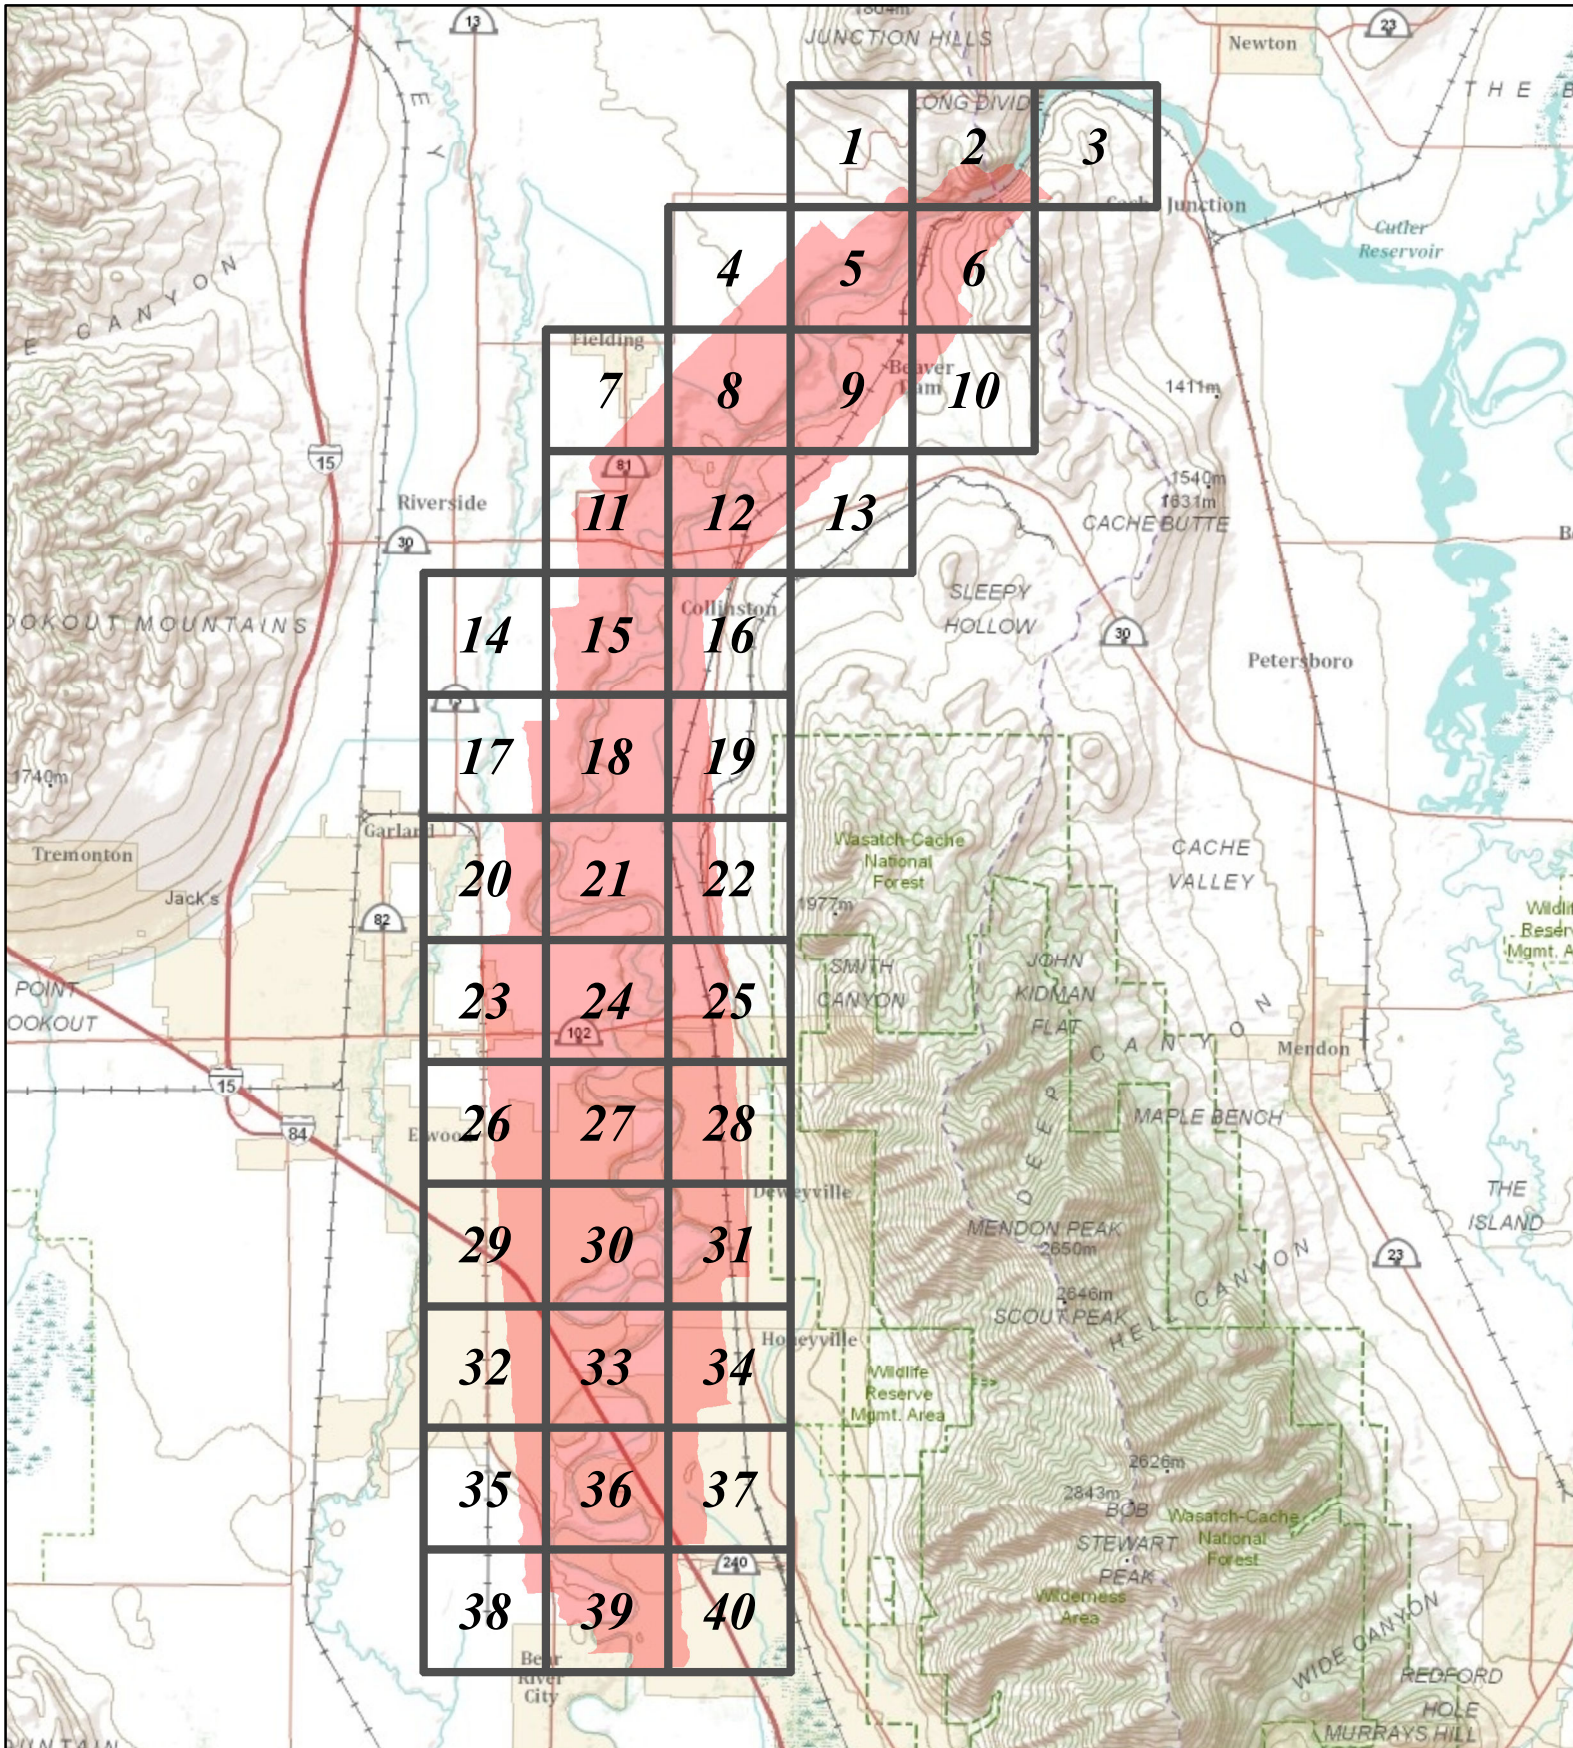

Bear River

Base Map by ESRI. Available through the ArcGIS Resource Centers.
http://goto.arcgisonline.com/maps/World-Topo_Map