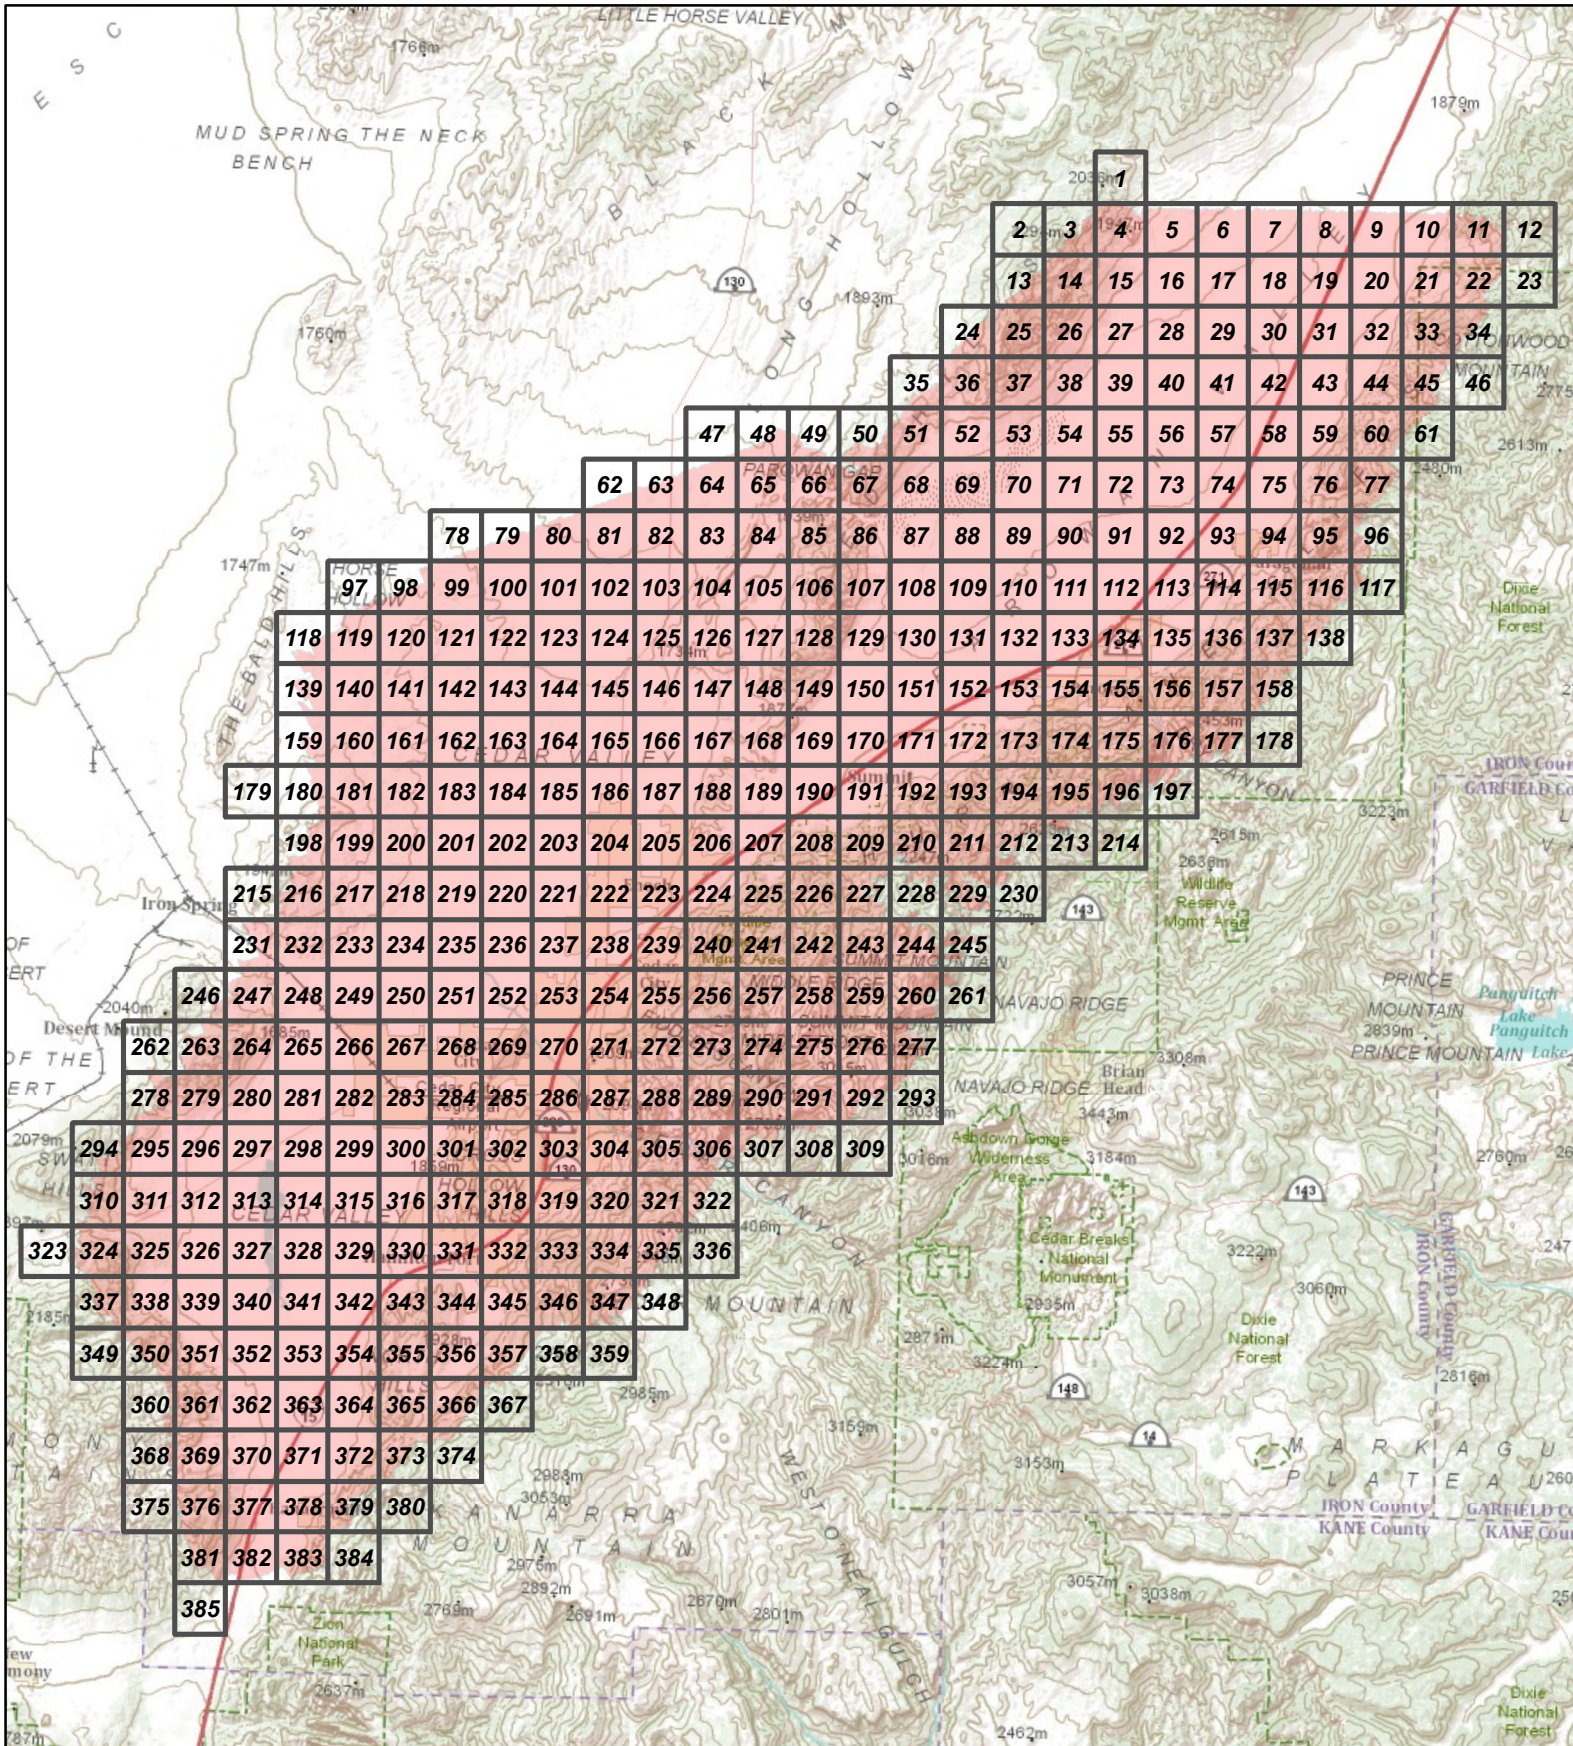

Cedar Valley

Base Map by ESRI. Available through the ArcGIS Resource Centers.
http://goto.arcgisonline.com/maps/World-Topo_Map