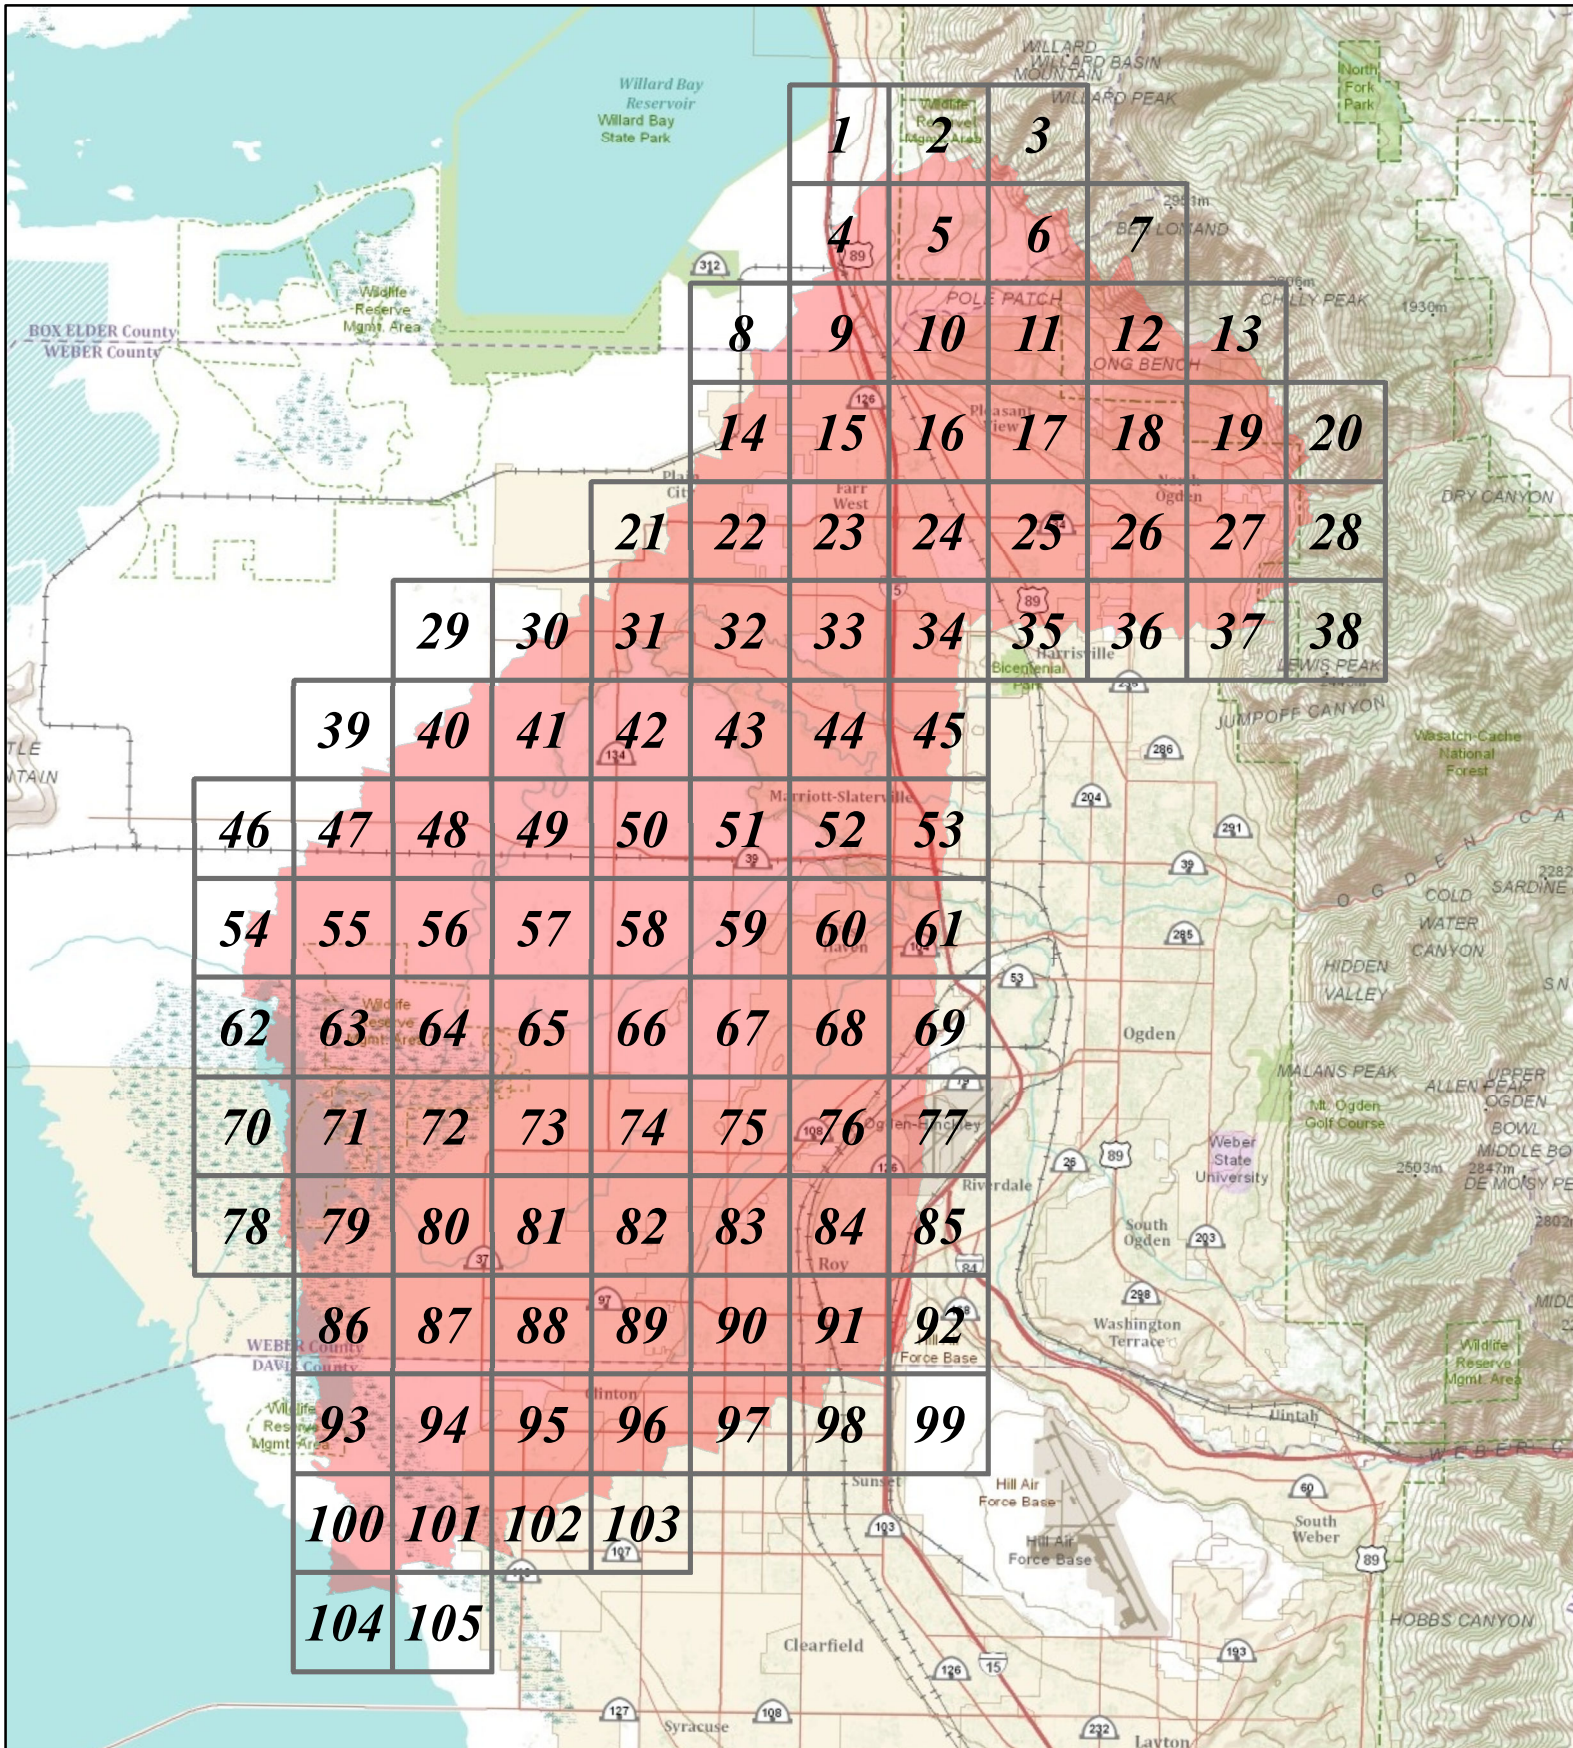

# Ogden FEMA

Base Map by ESRI. Available through the ArcGIS Resource Centers.  
[http://goto.arcgisonline.com/maps/World-Topo\\_Map](http://goto.arcgisonline.com/maps/World-Topo_Map)