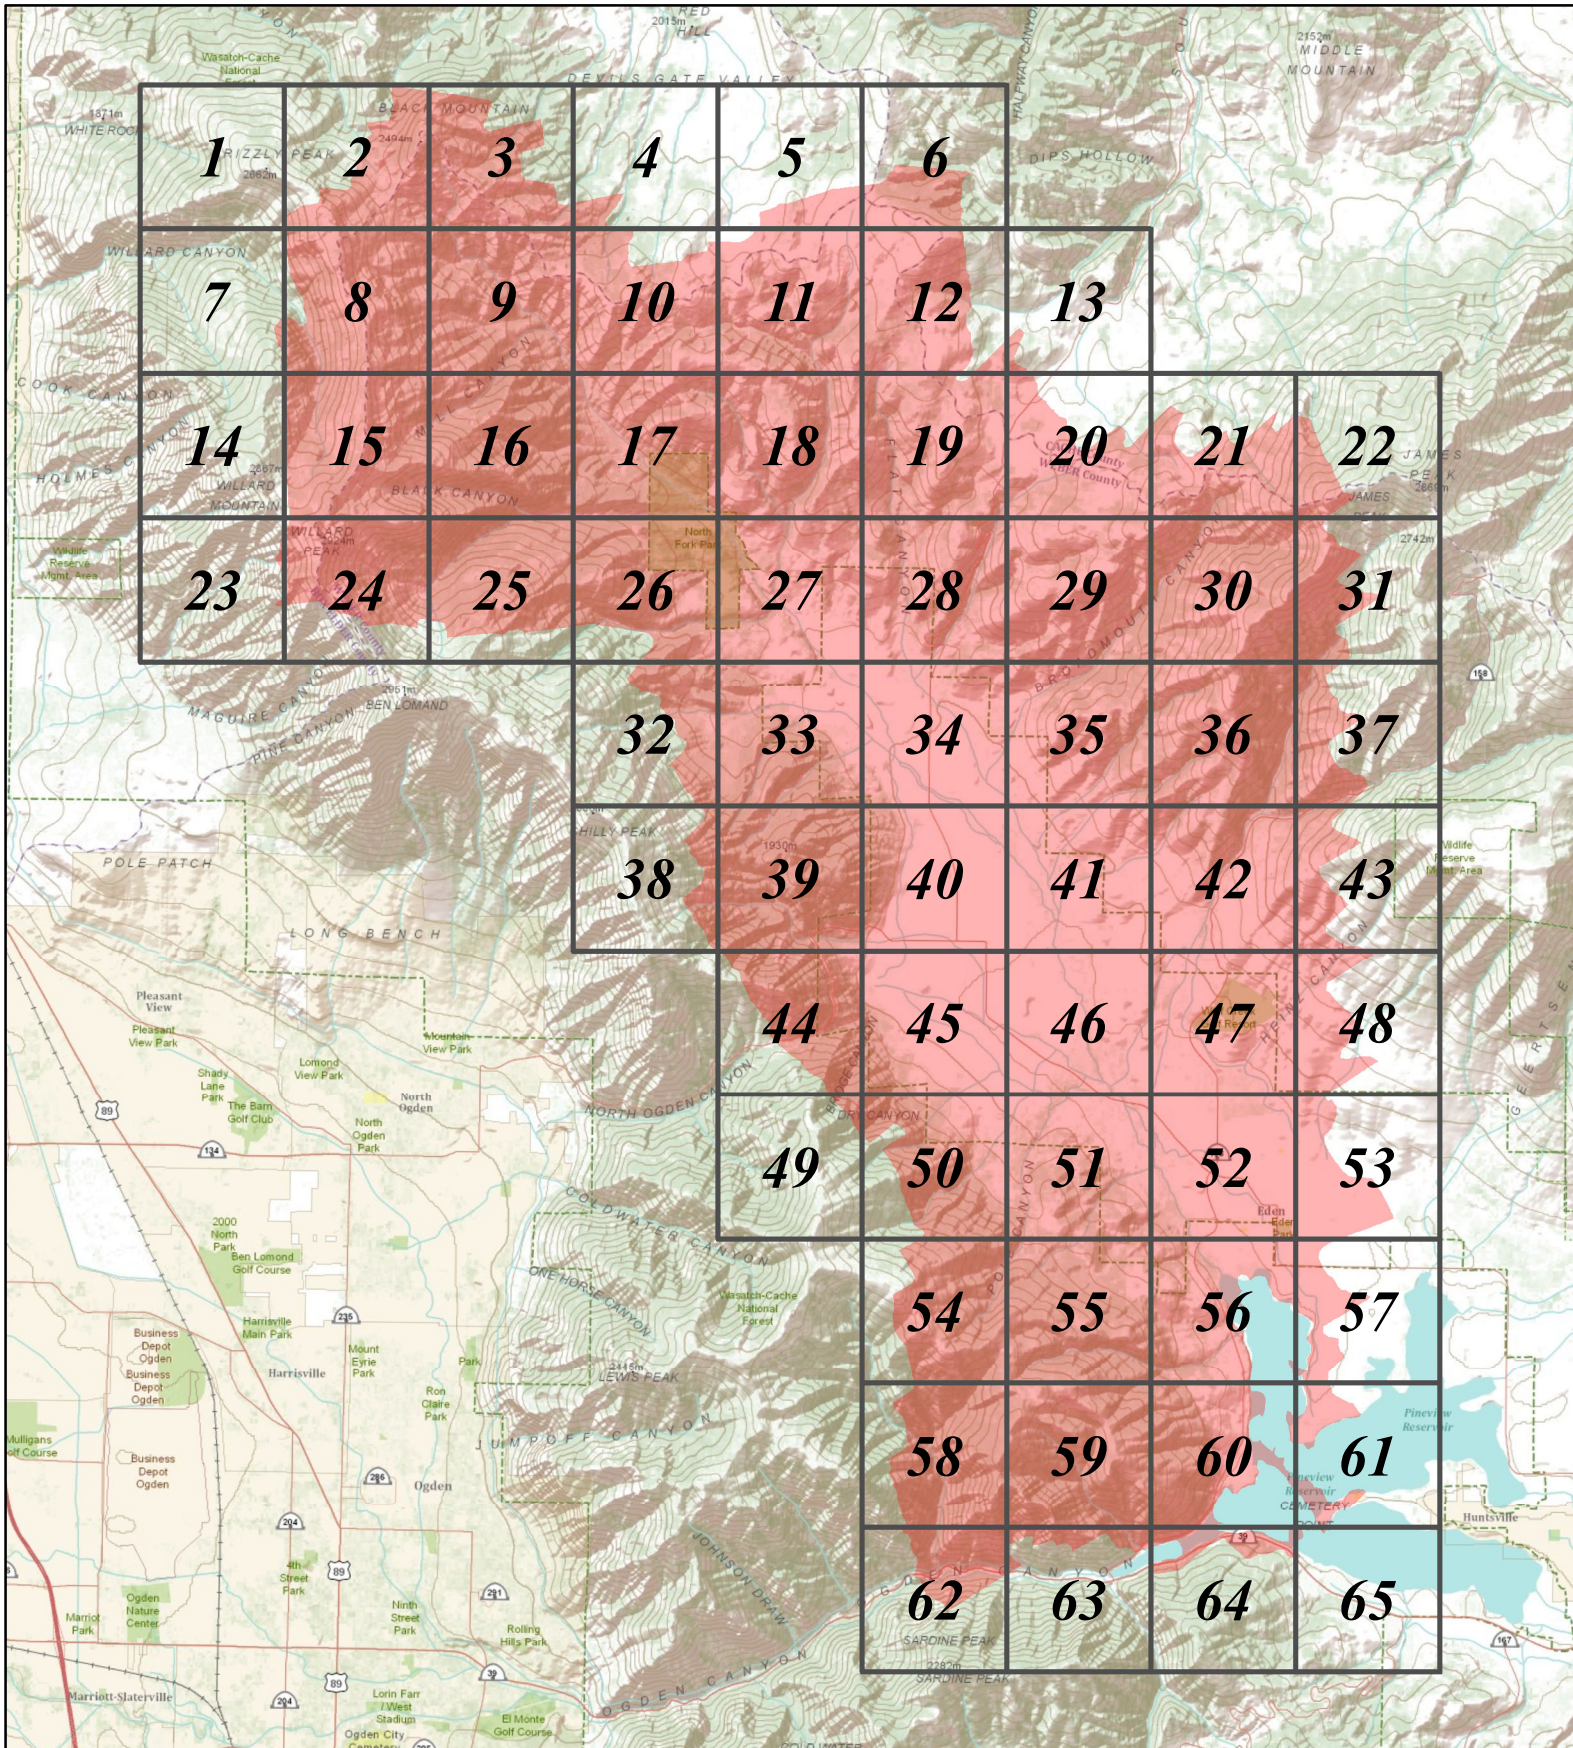

Ogden Valley

Base Map by ESRI. Available through the ArcGIS Resource Centers.
http://goto.arcgisonline.com/maps/World-Topo_Map