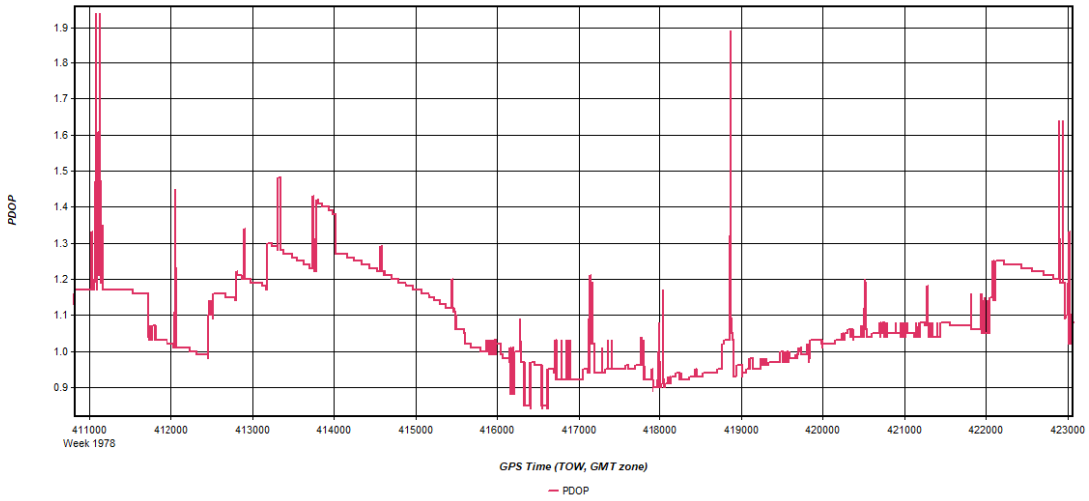

Figure 4: W_Central_IL_3DEP_20171207_180506 [Smoothed TC Combined] - PDOP Plot

Process	W_Central_IL_3DEP_20171207_180506	by Unknown	on 12/13/2017	at 10:46:27