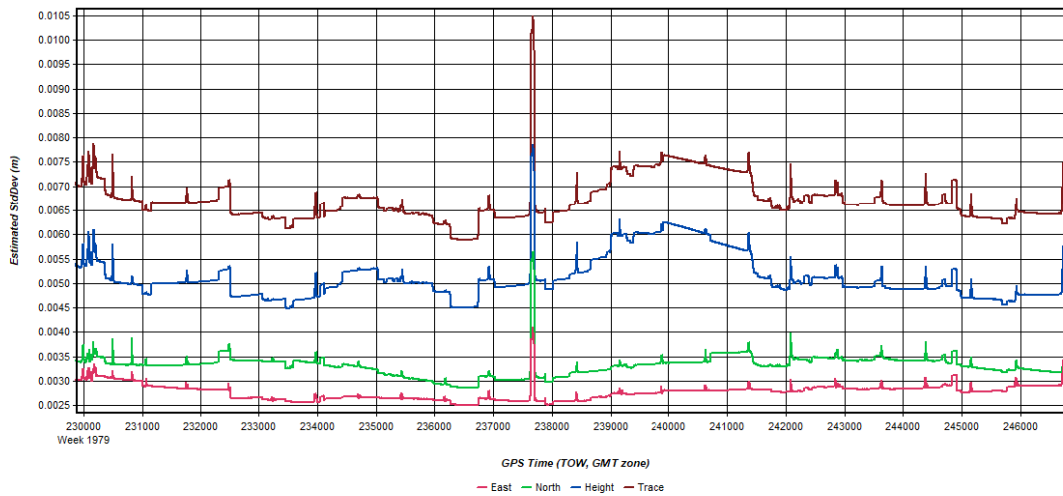

Figure 2: W_Central_3DEP_20171212_154819 [Smoothed TC Combined] - Estimated Position Accuracy Plot

Process	W_Central_3DEP_20171212_154819	by Unknown	on 12/21/2017	at 17:46:07