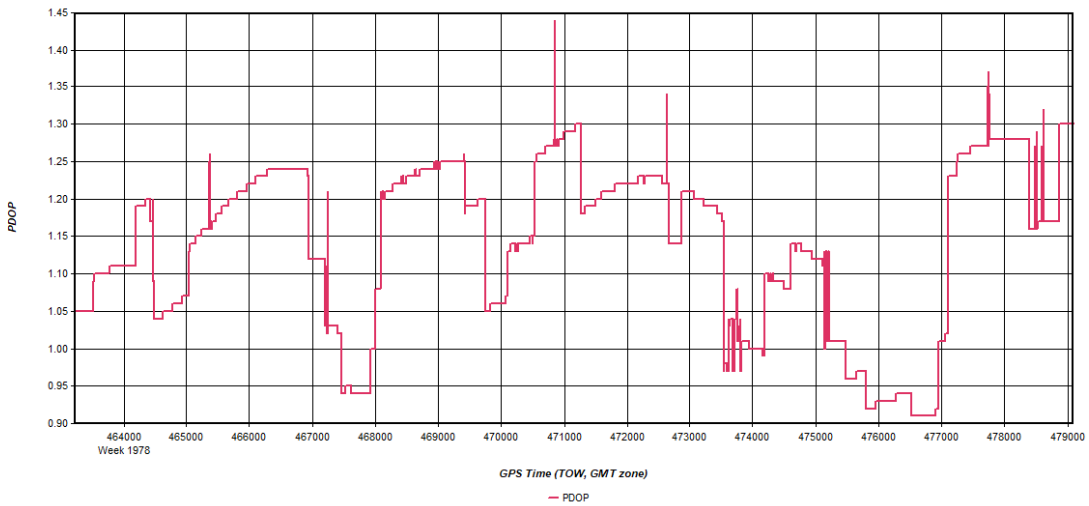

Figure 4: W_Central_3DEP_20171208_083824 [Smoothed TC Combined] - PDOP Plot

Process	W_Central_3DEP_20171208_083824	by Unknown	on 12/19/2017	at 15:48:14
---------	--------------------------------	------------	---------------	-------------