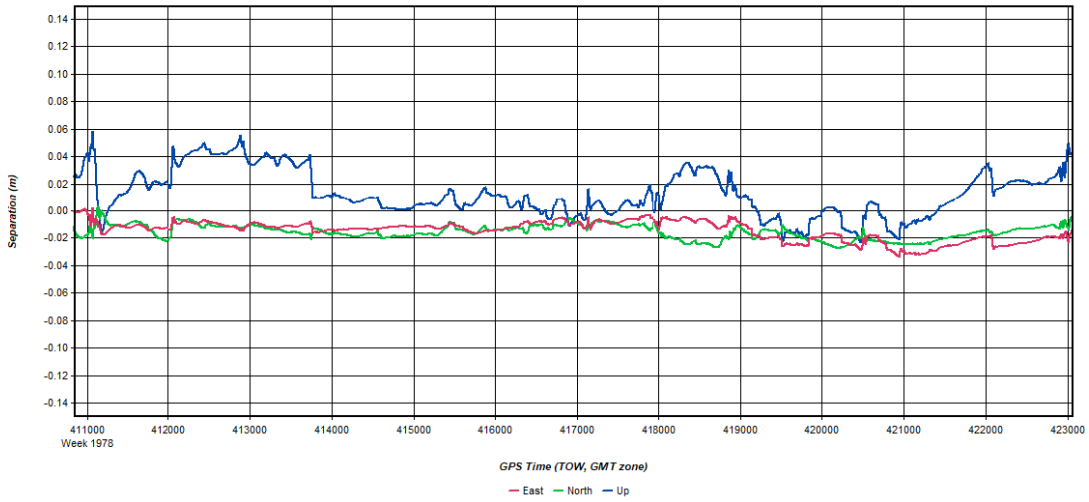

Figure 3: W_Central_IL_3DEP_20171207_180506 [Smoothed TC Combined] - Forward/Reverse or Combined Separation Plot

Process	W_Central_IL_3DEP_20171207_180506	by Unknown	on 12/13/2017	at 10:46:27