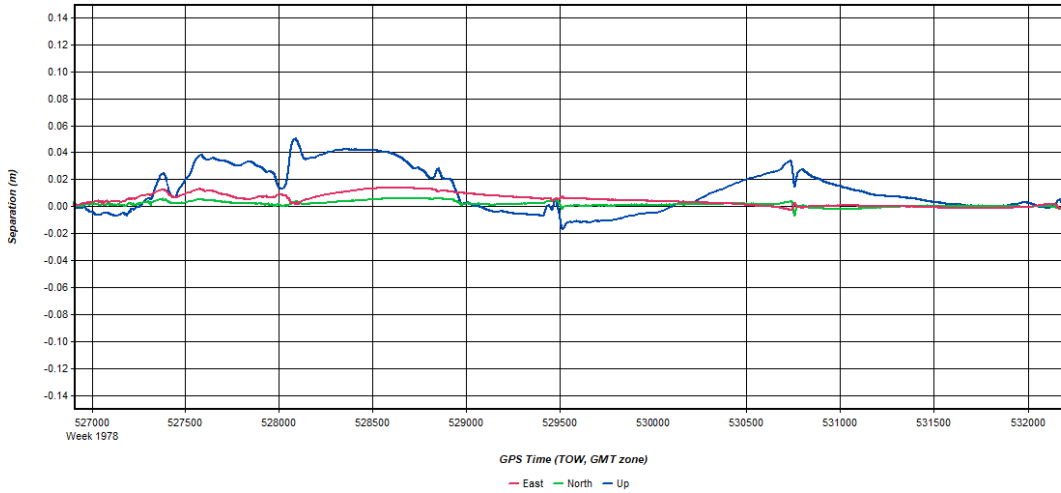

Figure 2: W_Central_3DEP_20171209_022008 [Smoothed TC Combined] - Forward/Reverse or Combined Separation Plot

Process	W_Central_3DEP_20171209_022008	by Unknown	on 12/21/2017	at 11:05:56