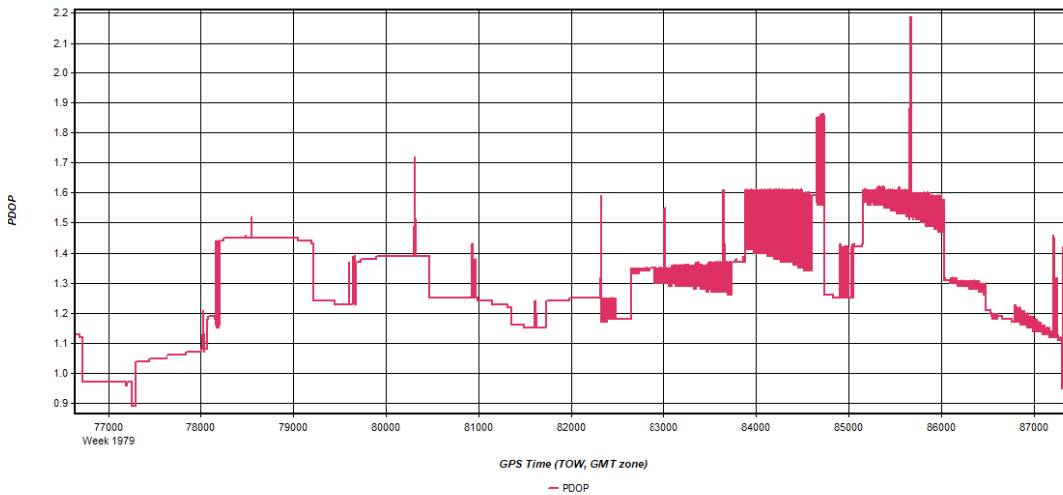

Figure 4: W_Central_3DEP_20171210_210808 [Smoothed TC Combined] - PDOP Plot

Process	W_Central_3DEP_20171210_210808	by Unknown	on 12/21/2017	at 15:21:55