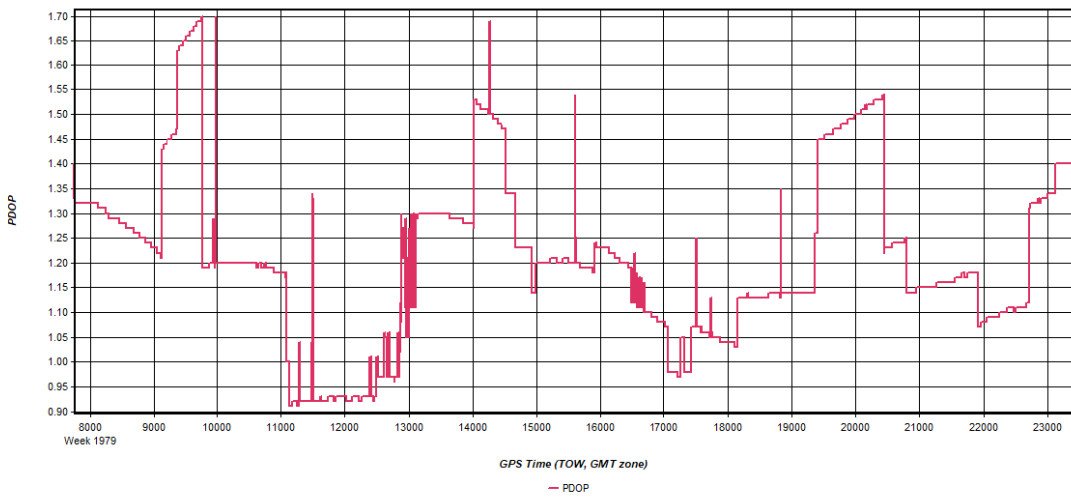

Figure 4: W_Central_3DEP_20171210_020503 [Smoothed TC Combined] - PDOP Plot

Process	W_Central_3DEP_20171210_020503	by Unknown	on 12/13/2017	at 15:31:11