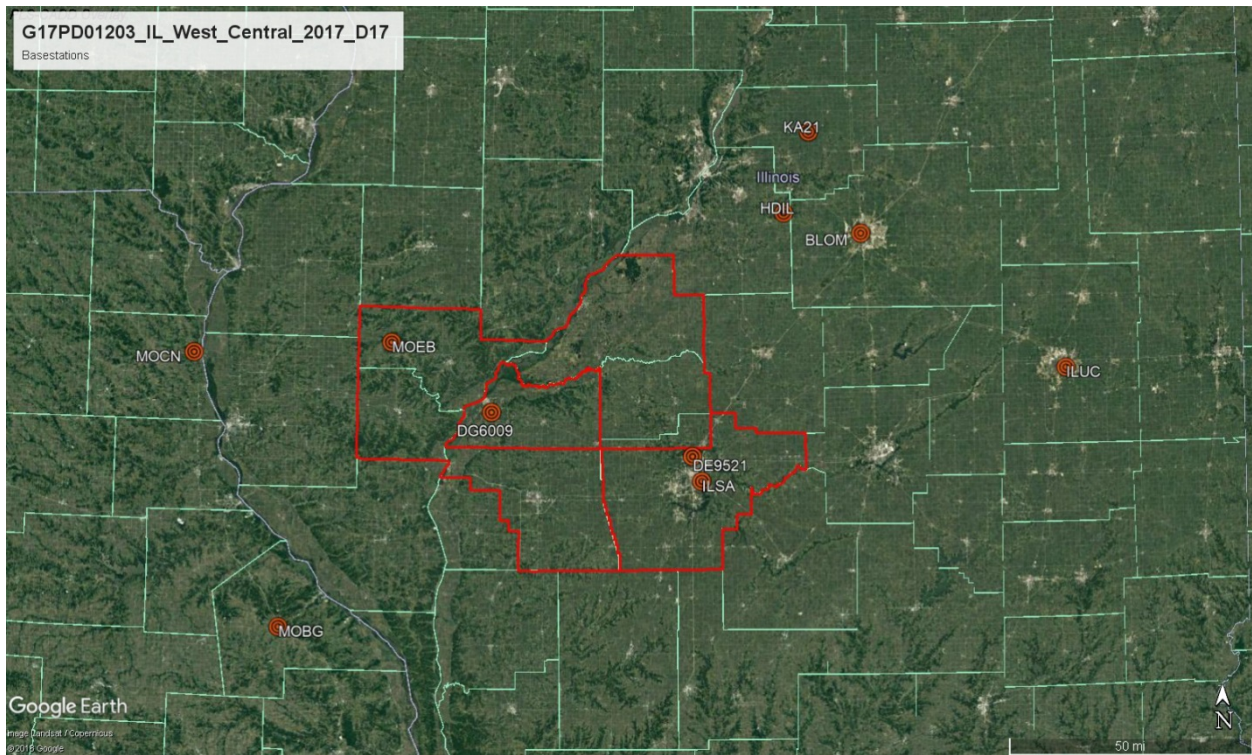

AIRBORNE GPS KINEMATIC

Airborne GPS data was processed using Waypoint's Inertial Explorer version 8.60 software suite. All flights were flown with PDOP less than or equal to 3.0 and with at least 6 satellites in common view of both a stationary reference receiver and the airborne GPS. Distances from base station to aircraft were kept to a maximum of 50 km.

For all flights, the GPS data can be classified as excellent, with GPS residuals no larger than 10 cm being recorded.

GPS processing reports for each mission are included in Appendix B.

FIGURE 3 – IL_WEST CENTRAL BASESTATION LOCATIONS