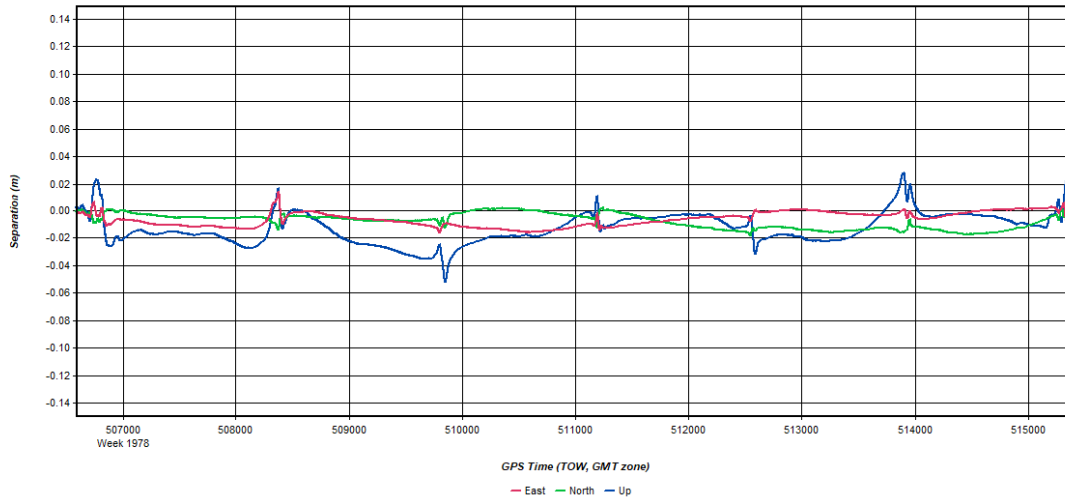

Figure 3: W_Central_3DEP_20171208_203957 [Smoothed TC Combined] - Forward/Reverse or Combined Separation Plot

Figure 4: W_Central_3DEP_20171208_203957 [Smoothed TC Combined] - PDOP Plot

Output Results for W_Central_3DEP_20171209_022008