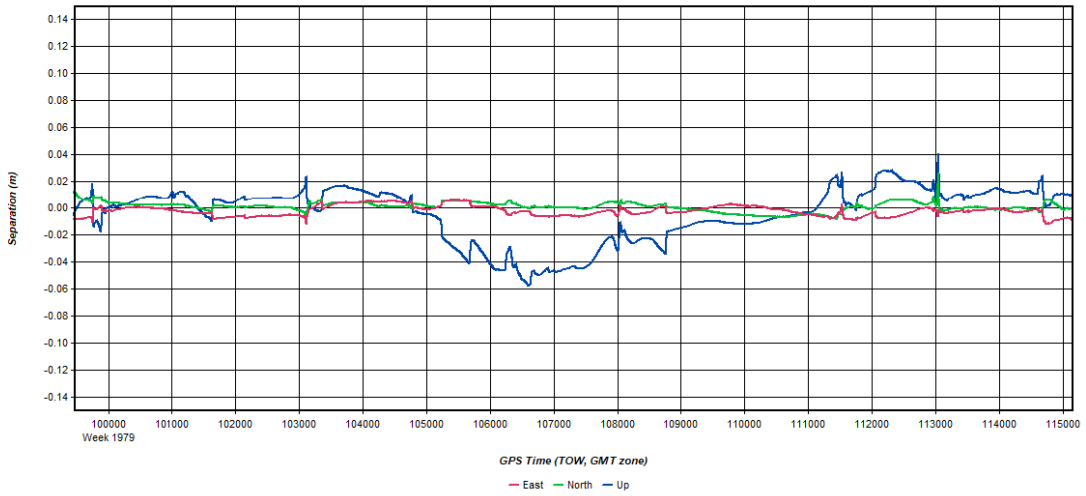

Figure 3: W_Central_3DEP_20171211_033323 [Smoothed TC Combined] - Forward/Reverse or Combined Separation Plot

Process	W_Central_3DEP_20171211_033323	by Unknown	on 12/21/2017	at 16:07:52