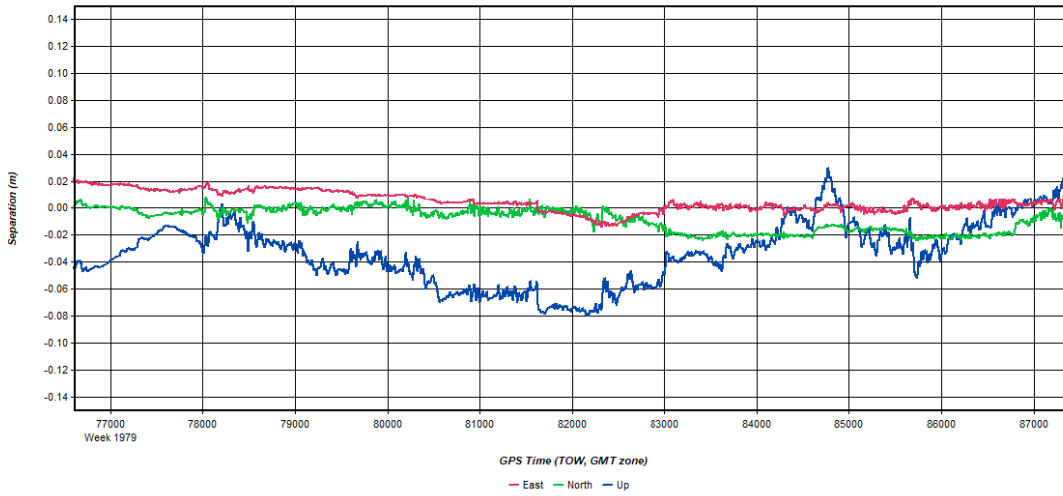

Figure 3: W_Central_3DEP_20171210_210808 [Smoothed TC Combined] - Forward/Reverse or Combined Separation Plot

Process	W_Central_3DEP_20171210_210808	by Unknown	on 12/21/2017	at 15:21:55