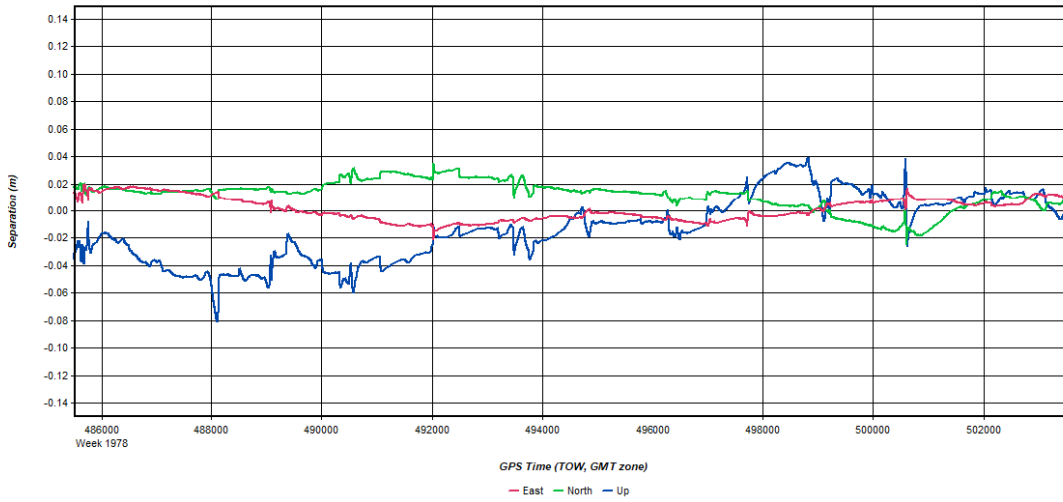

Figure 3: W_Central_3DEP_20171208_144832 [Smoothed TC Combined] - Forward/Reverse or Combined Separation Plot

Process	W_Central_3DEP_20171208_144832	by Unknown	on 12/19/2017	at 16:27:28