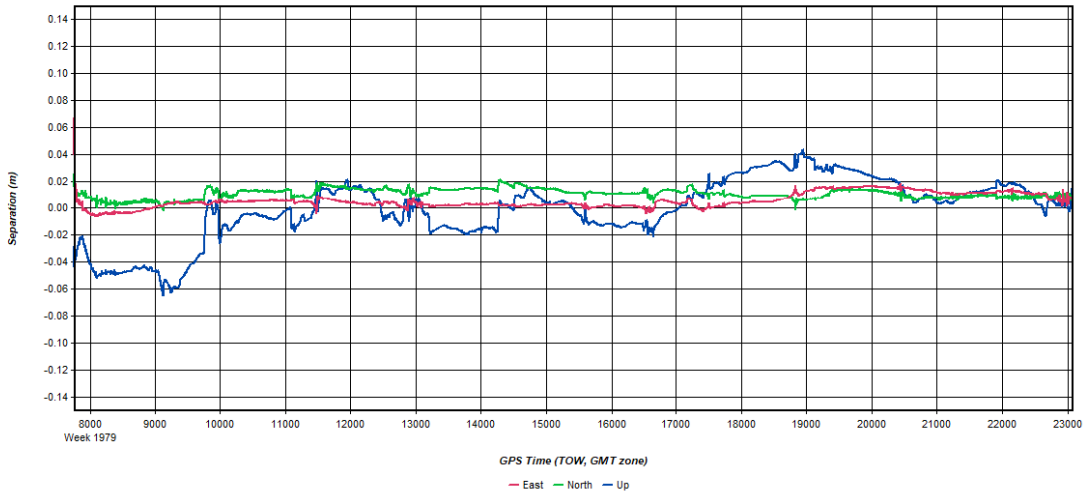

Figure 3: W_Central_3DEP_20171210_020503 [Smoothed TC Combined] - Forward/Reverse or Combined Separation Plot

Process	W_Central_3DEP_20171210_020503	by Unknown	on 12/13/2017	at 15:31:11