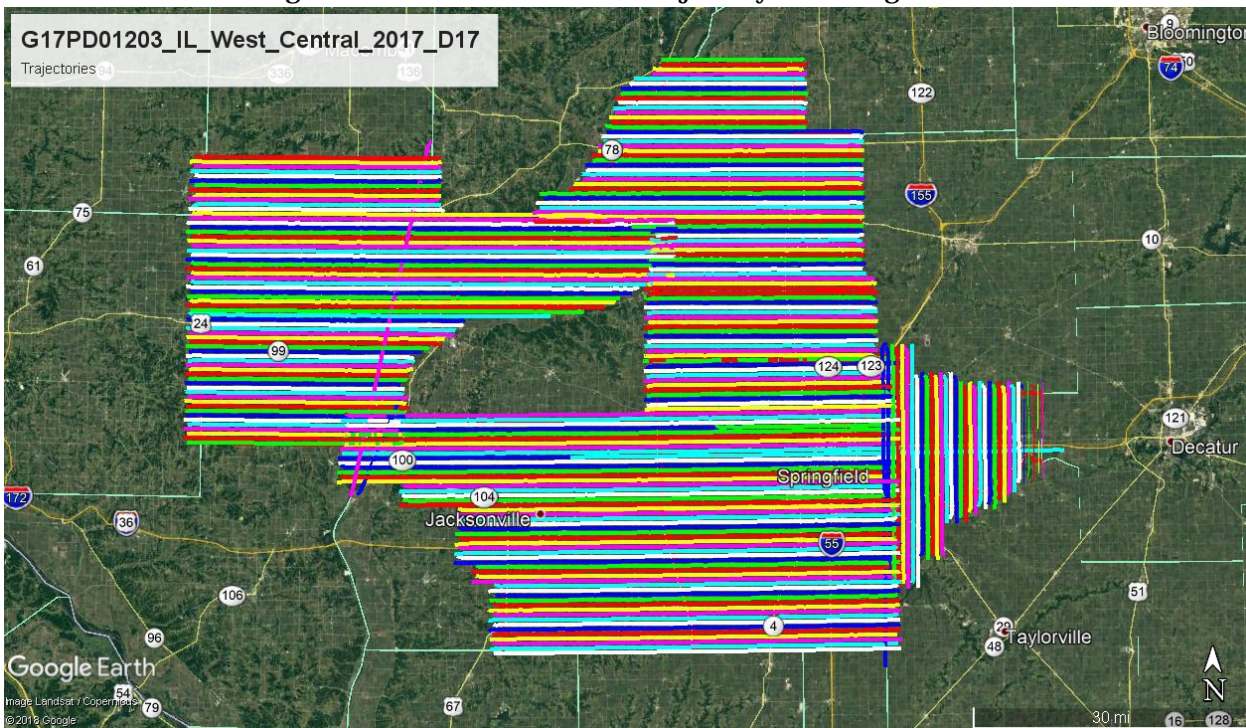

Figure 2 shows the combined trajectory of the flightlines.

Figure 2: Trajectories as flown by Aerial Services, Inc.

ACQUISITION CONTROL

Aerial Services, Inc. conducted the survey which provided the established base stations used to control the lidar acquisition for the IL_West Central County project area. The coordinates of the base stations are provided in the table below.

Table 2 – Base station used to control lidar acquisition for the Project.

AIRBORNE GPS KINEMATIC

Airborne GPS data was processed using Waypoint's Inertial Explorer version 8.60 software suite. All flights were flown with PDOP less than or equal to 3.0 and with at least 6 satellites in common view of both a stationary reference receiver and the airborne GPS. Distances from base station to aircraft were kept to a maximum of 50 km.