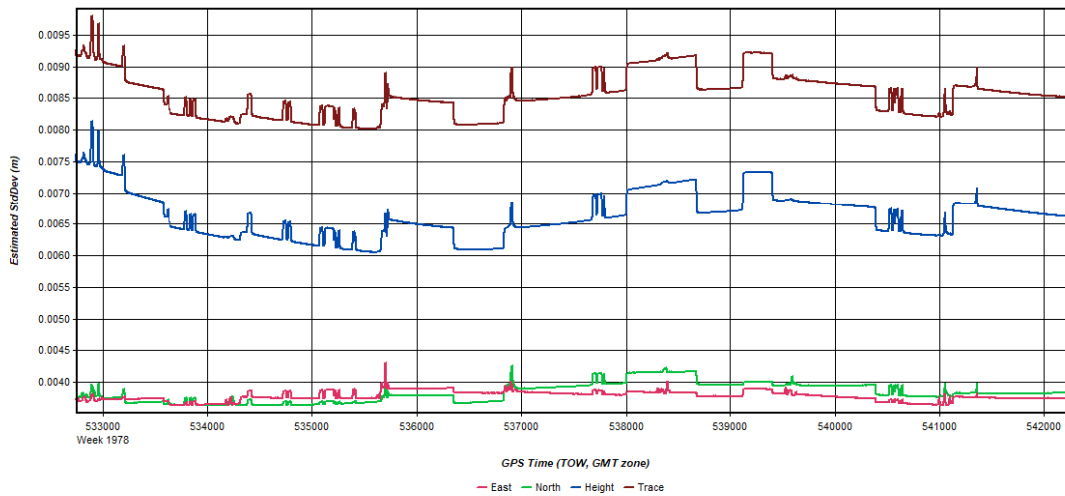

Figure 2: W_Central_3DEP_20171209_035603 [Smoothed TC Combined] - Estimated Position Accuracy Plot

Process	W_Central_3DEP_20171209_035603	by Unknown	on 12/21/2017	at 11:54:39