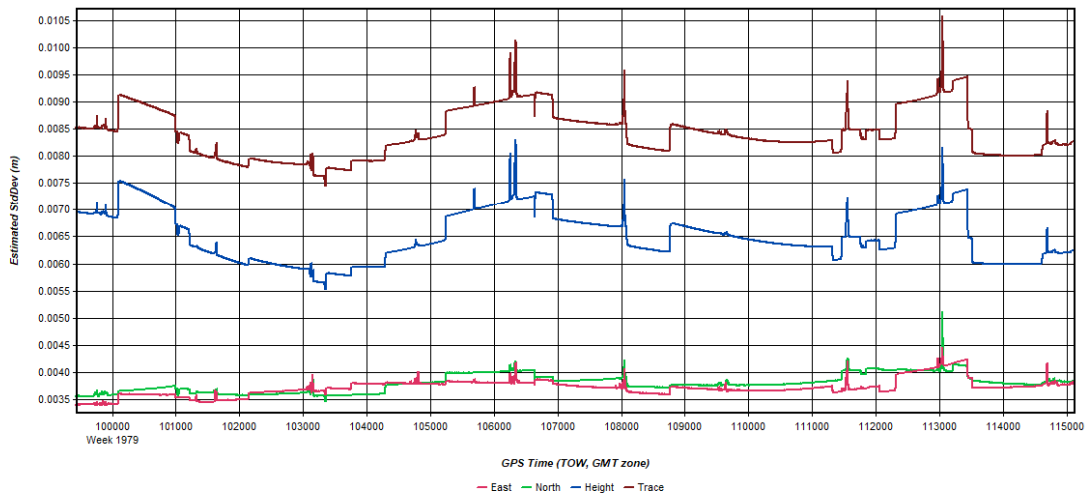

Figure 2: W_Central_3DEP_20171211_033323 [Smoothed TC Combined] - Estimated Position Accuracy Plot

Process	W_Central_3DEP_20171211_033323	by Unknown	on 12/21/2017	at 16:07:52