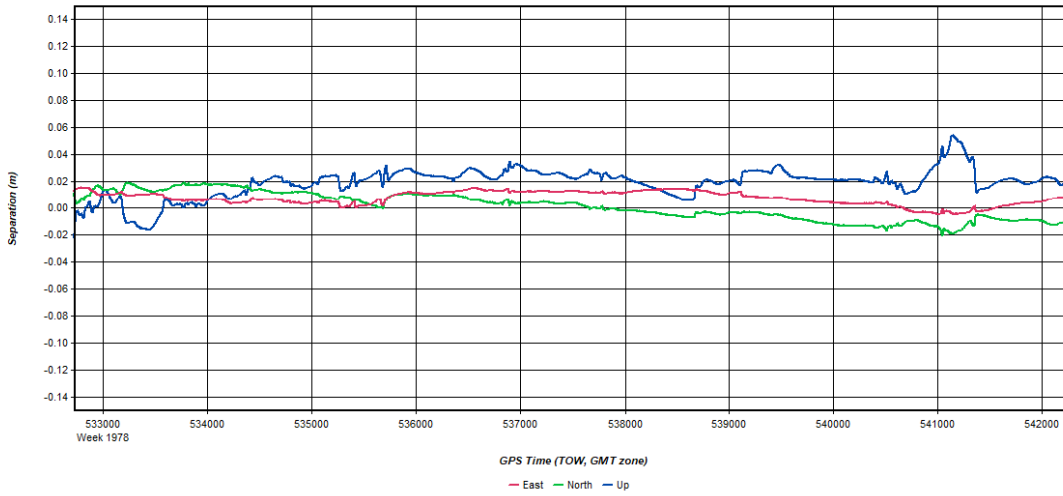

Figure 3: W_Central_3DEP_20171209_035603 [Smoothed TC Combined] - Forward/Reverse or Combined Separation Plot

Process	W_Central_3DEP_20171209_035603	by Unknown	on 12/21/2017	at 11:54:39