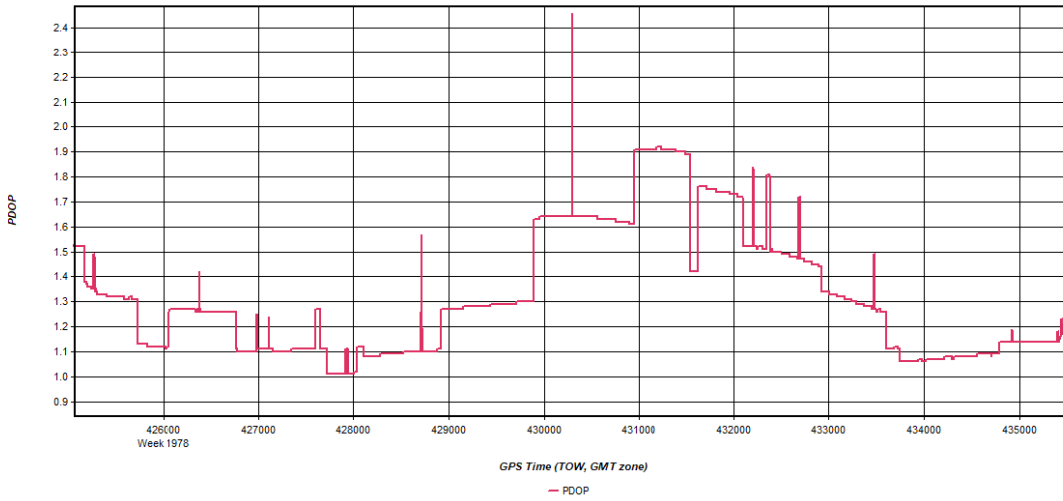

Figure 3: W_Central_3DEP_20171207_220234 [Smoothed TC Combined] - Forward/Reverse or Combined Separation Plot

Figure 4: W_Central_3DEP_20171207_220234 [Smoothed TC Combined] - PDOP Plot

Output Results for W_Central_3DEP_20171208_083824