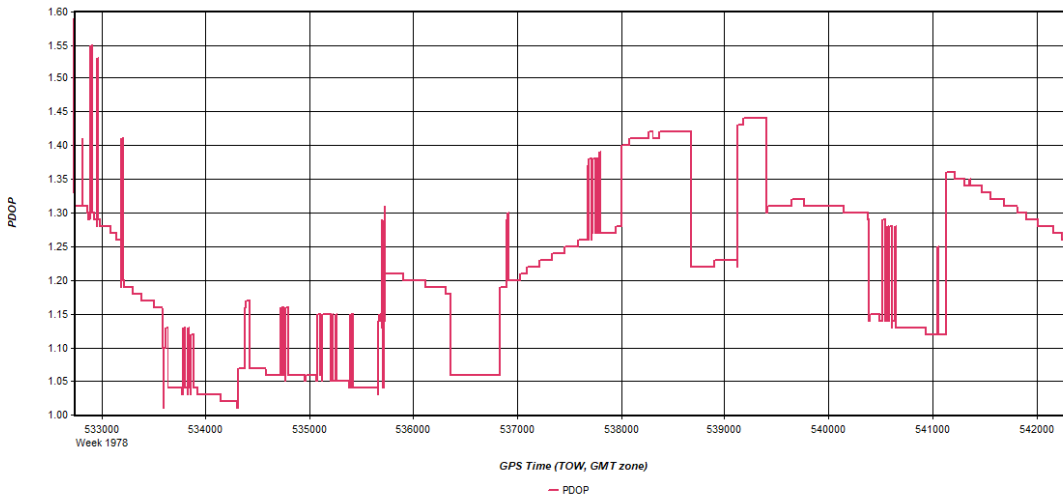

Figure 4: W_Central_3DEP_20171209_035603 [Smoothed TC Combined] - PDOP Plot

Process	W_Central_3DEP_20171209_035603	by Unknown	on 12/21/2017	at 11:54:39
---------	--------------------------------	------------	---------------	-------------