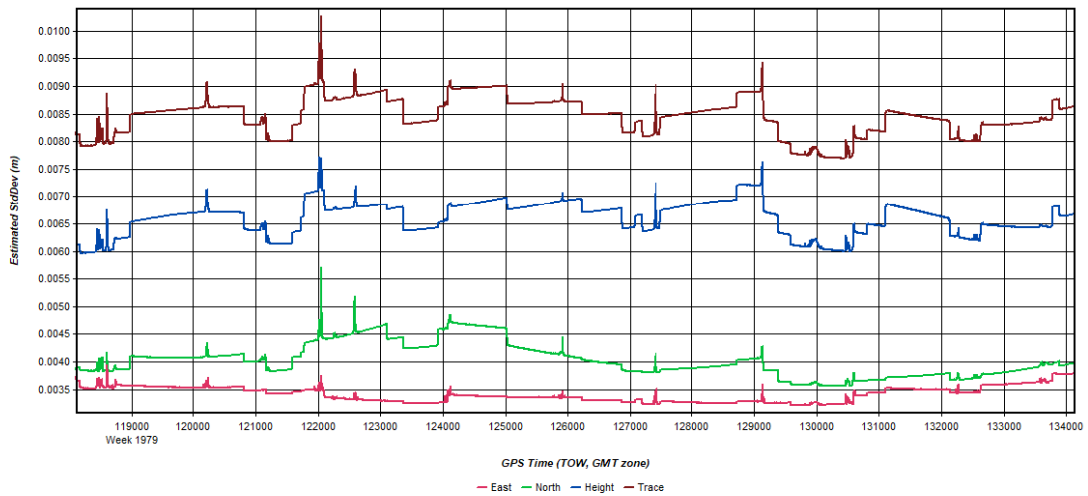

Figure 2: W_Central_3DEP_20171211_084536 [Smoothed TC Combined] - Estimated Position Accuracy Plot

Process	W_Central_3DEP_20171211_084536	by Unknown	on 12/21/2017	at 16:50:44