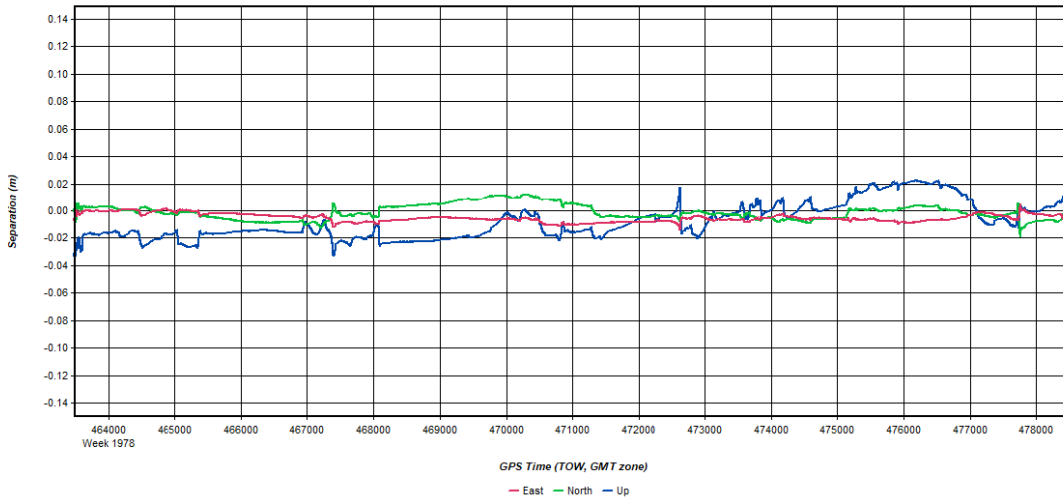

Figure 3: W_Central_3DEP_20171208_083824 [Smoothed TC Combined] - Forward/Reverse or Combined Separation Plot

Process	W_Central_3DEP_20171208_083824	by Unknown	on 12/19/2017	at 15:48:14