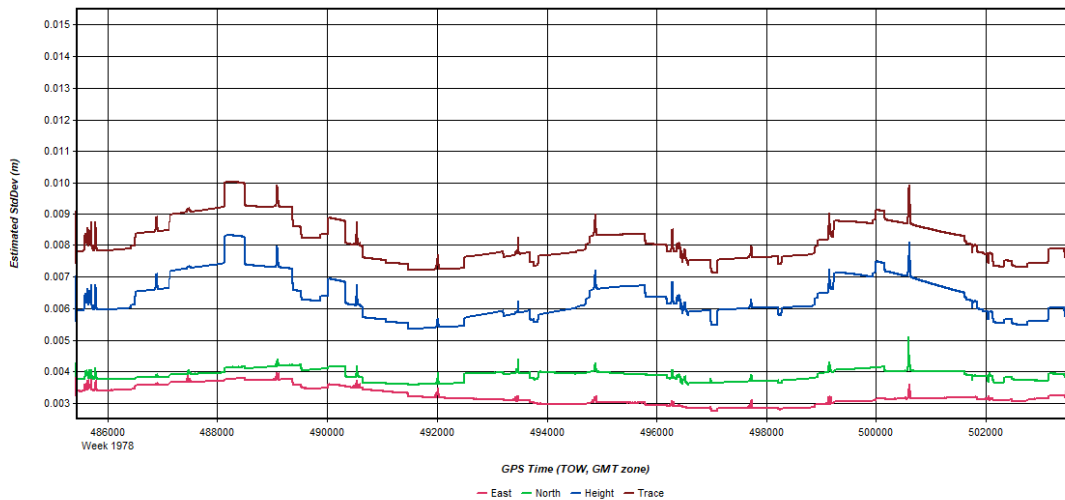

Figure 2: W_Central_3DEP_20171208_144832 [Smoothed TC Combined] - Estimated Position Accuracy Plot

Process	W_Central_3DEP_20171208_144832	by Unknown	on 12/19/2017	at 16:27:28