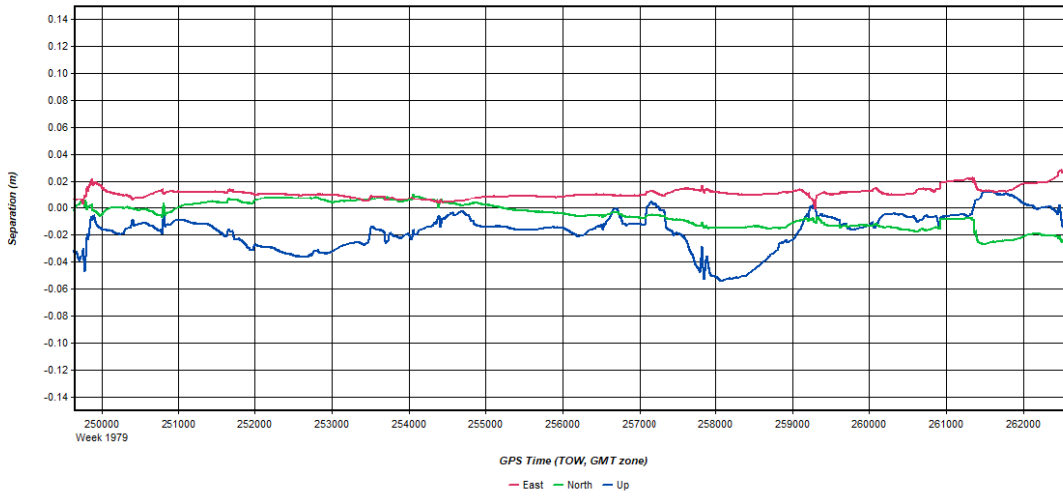

Figure 3: W_Central_3DEP_20171212_211752 [Smoothed TC Combined] - Forward/Reverse or Combined Separation Plot

Process	W_Central_3DEP_20171212_211752	by Unknown	on 12/21/2017	at 18:34:10