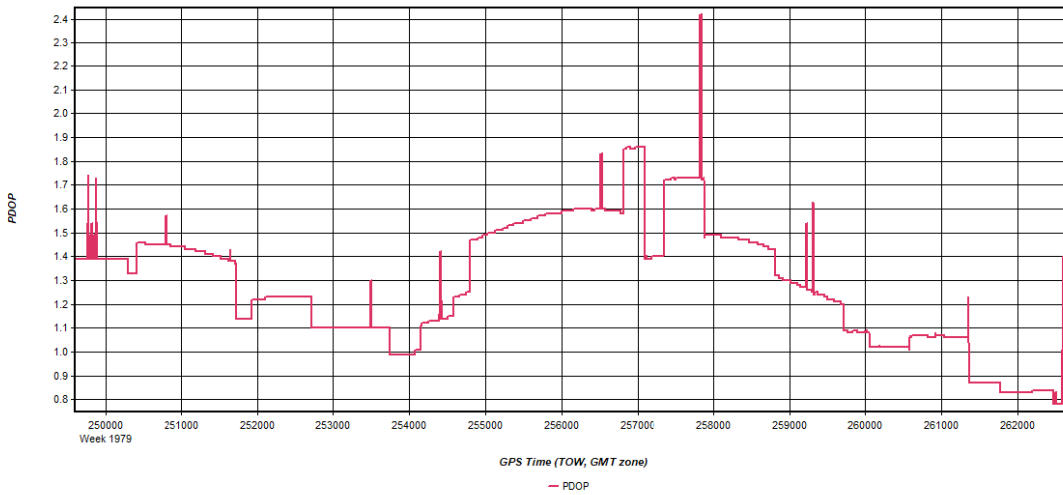

Figure 4: W_Central_3DEP_20171212_211752 [Smoothed TC Combined] - PDOP Plot

Process	W_Central_3DEP_20171212_211752	by Unknown	on 12/21/2017	at 18:34:10