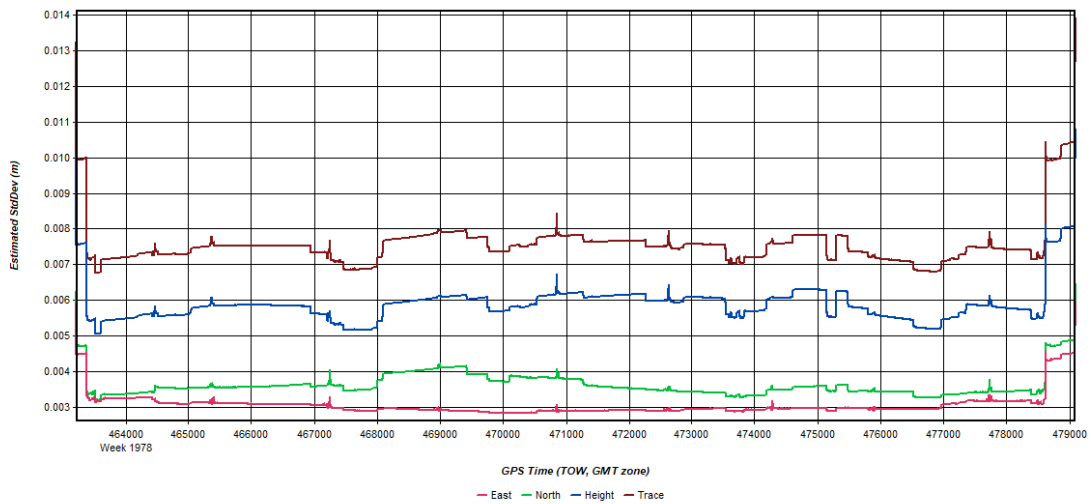

Figure 2: W_Central_3DEP_20171208_083824 [Smoothed TC Combined] - Estimated Position Accuracy Plot

Process	W_Central_3DEP_20171208_083824	by Unknown	on 12/19/2017	at 15:48:14