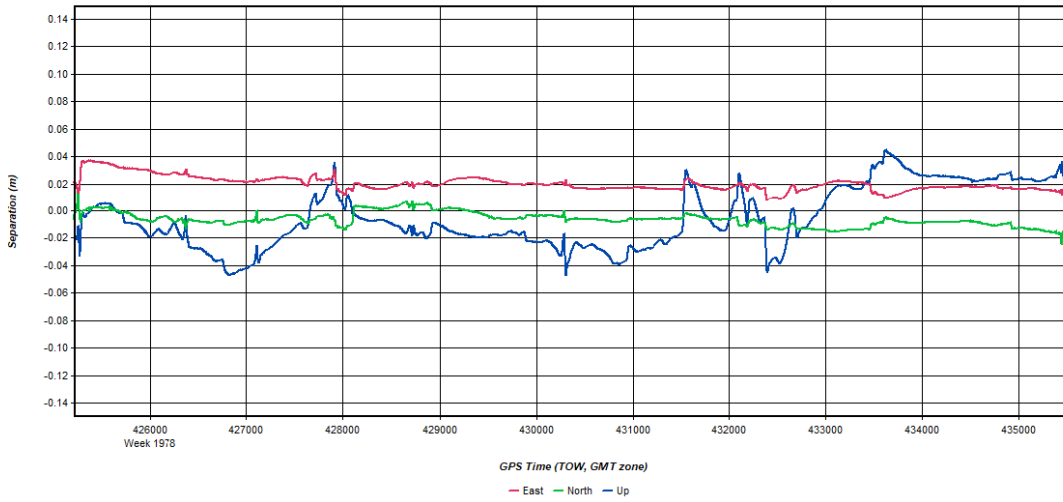

Figure 3: W_Central_3DEP_20171207_220234 [Smoothed TC Combined] - Forward/Reverse or Combined Separation Plot

Figure 4: W_Central_3DEP_20171207_220234 [Smoothed TC Combined] - PDOP Plot

Output Results for W_Central_3DEP_20171208_083824