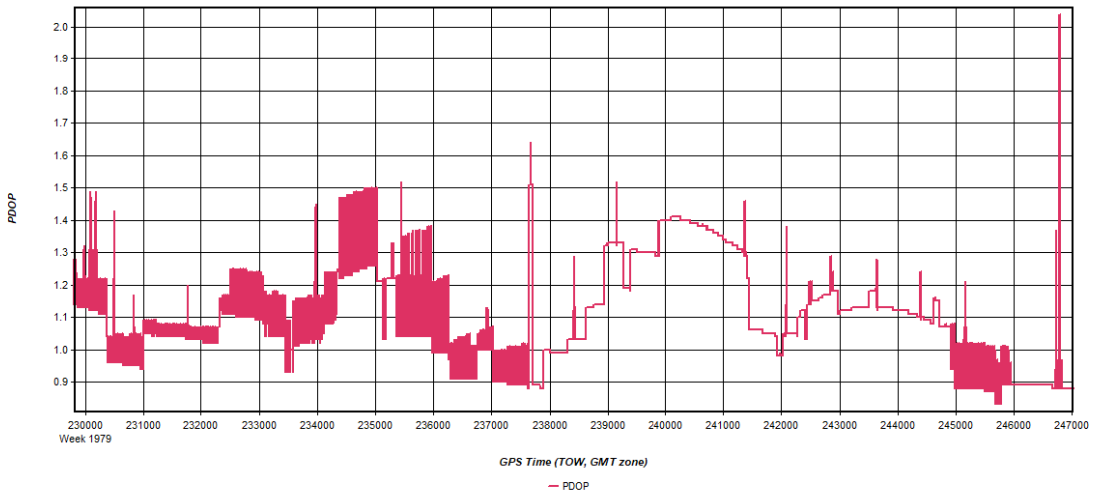

Figure 3: W_Central_3DEP_20171212_154819 [Smoothed TC Combined] - Forward/Reverse or Combined Separation Plot

Figure 4: W_Central_3DEP_20171212_154819 [Smoothed TC Combined] - PDOP Plot

Output Results for W_Central_3DEP_20171212_211752