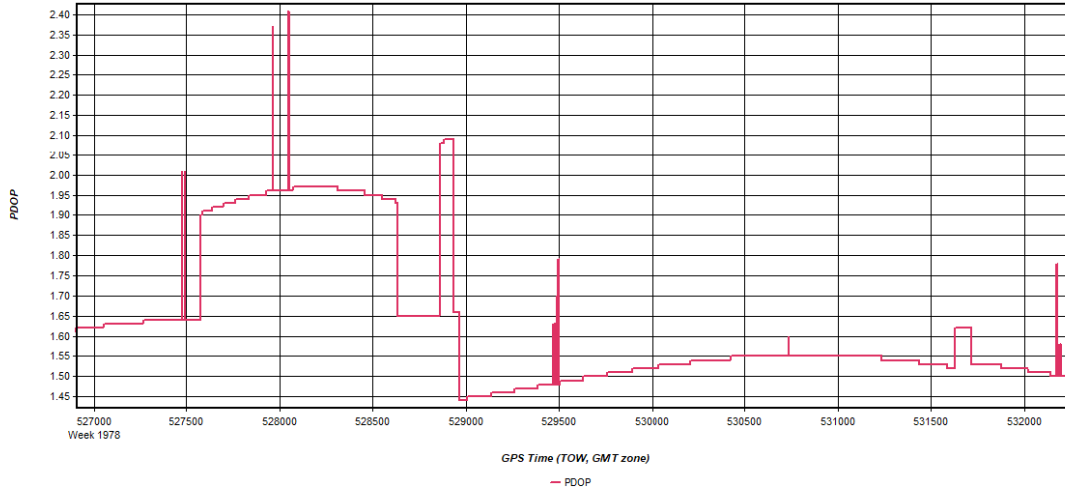

Figure 3: W_Central_3DEP_20171209_022008 [Smoothed TC Combined] - PDOP Plot

Process	W_Central_3DEP_20171209_022008	by Unknown	on 12/21/2017	at 11:05:56