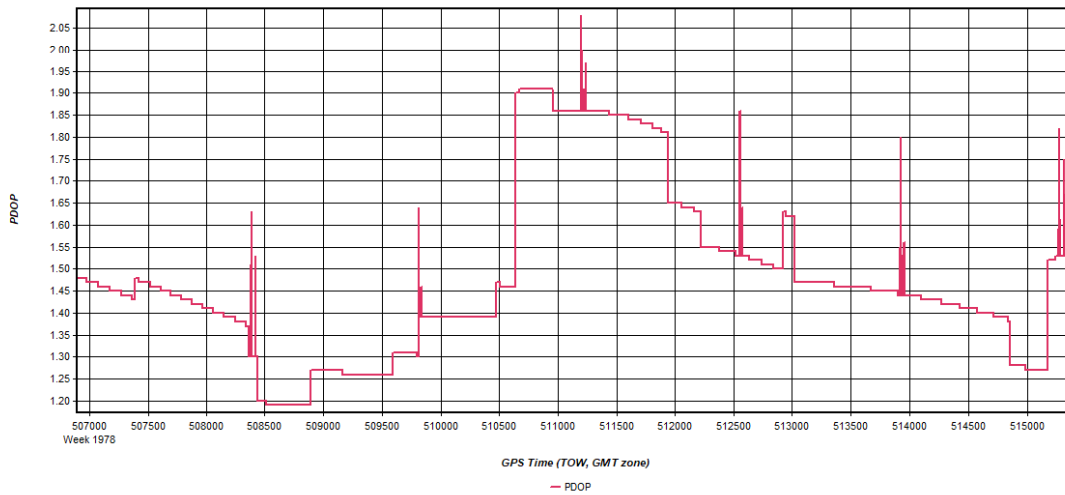

Figure 3: W_Central_3DEP_20171208_203957 [Smoothed TC Combined] - Forward/Reverse or Combined Separation Plot

Figure 4: W_Central_3DEP_20171208_203957 [Smoothed TC Combined] - PDOP Plot

Output Results for W_Central_3DEP_20171209_022008