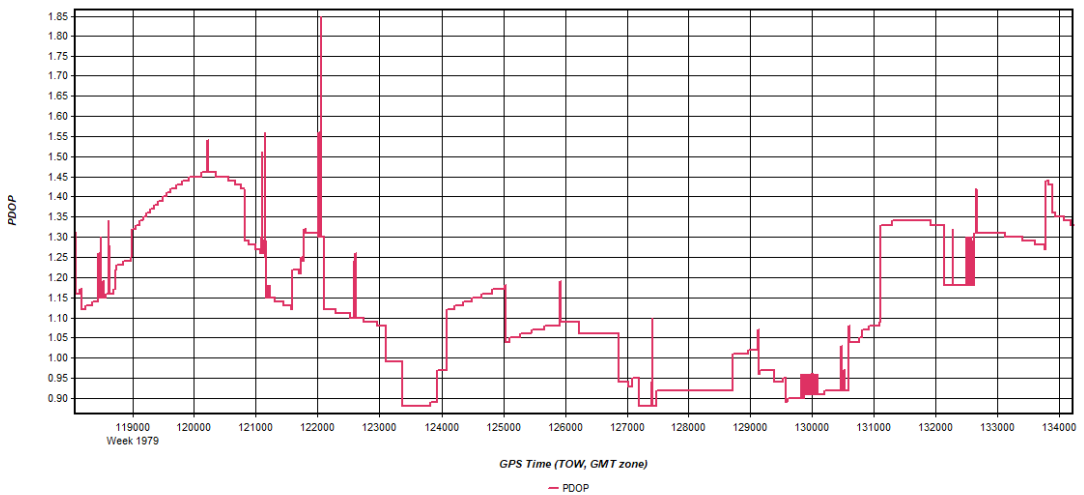

Figure 4: W_Central_3DEP_20171211_084536 [Smoothed TC Combined] - PDOP Plot

Process	W_Central_3DEP_20171211_084536	by Unknown	on 12/21/2017	at 16:50:44
---------	--------------------------------	------------	---------------	-------------