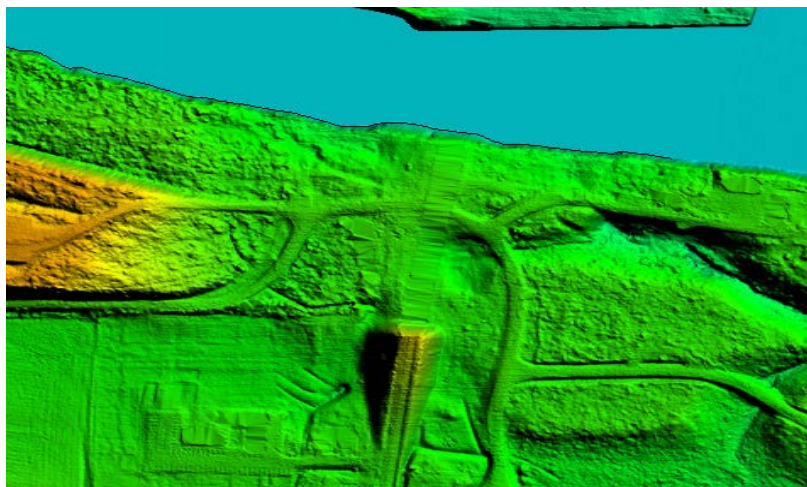

Bridge Removal Artifacts

The DEM surface models are created from TINs or Terrains. TIN and Terrain models create continuous surfaces from the inputs. Because a continuous surface is being created, the TIN or Terrain will use interpolation to continue the surface beneath the bridge where no LiDAR data was acquired. Locations where bridges were removed will generally contain less detail in the bare-earth surface because these areas are interpolated. The DEM in the bottom view shows an area where a bridge has been removed from ground. The surface model must make a continuous model and in order to do so, points are connected through interpolation. This results in less detail where the surface must be interpolated. The profile in the top view shows the LiDAR points of this particular feature colored by class. All bridge points have been removed from ground (orange) and are bridge deck (blue).

Figure 7: Profile view of a classified bridge deck (blue) and ground (orange).

Figure 8: DEM with bridge removed from surface model.

Culverts

Bridges have been removed from the bare earth surface while culverts remain in the bare earth surface. In instances where it is difficult to determine if the feature is a culvert or bridge, such as with some small bridges, ASI erred on assuming they would be culverts especially if they are on secondary or tertiary roads. Below is an example of a culvert that has been left in the ground surface.