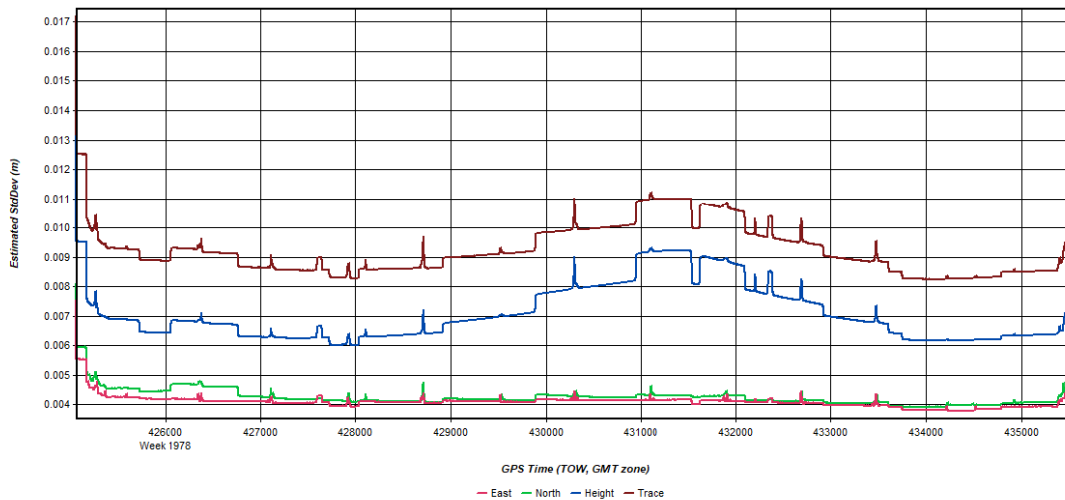

Figure 2: W_Central_3DEP_20171207_220234 [Smoothed TC Combined] - Estimated Position Accuracy Plot

Process	W_Central_3DEP_20171207_220234	by Unknown	on 12/13/2017	at 11:24:08