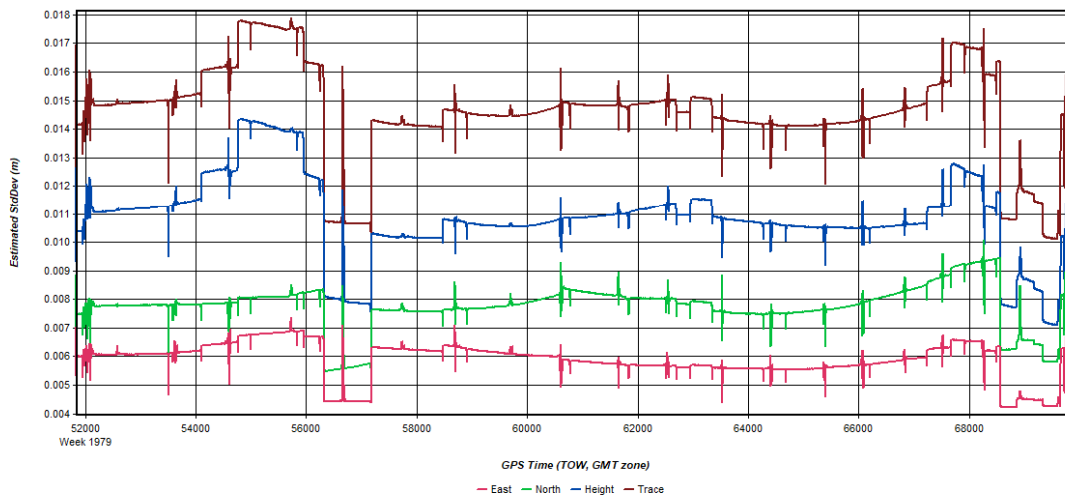

Figure 2: W_Central_3DEP_20171210_142129 [Smoothed TC Combined] - Estimated Position Accuracy Plot

Process	W_Central_3DEP_20171210_142129	by Unknown	on 12/14/2017	at 17:19:45