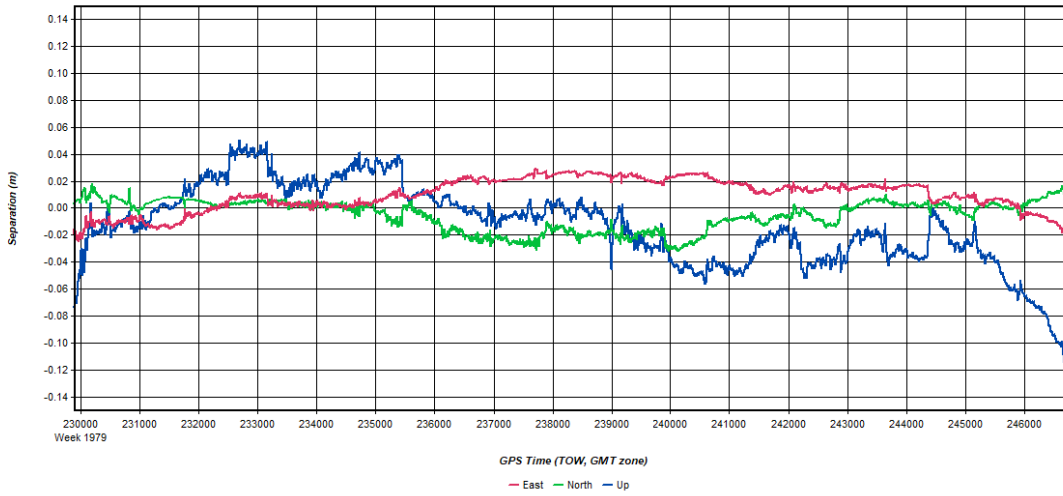

Figure 3: W_Central_3DEP_20171212_154819 [Smoothed TC Combined] - Forward/Reverse or Combined Separation Plot

Figure 4: W_Central_3DEP_20171212_154819 [Smoothed TC Combined] - PDOP Plot

Output Results for W_Central_3DEP_20171212_211752