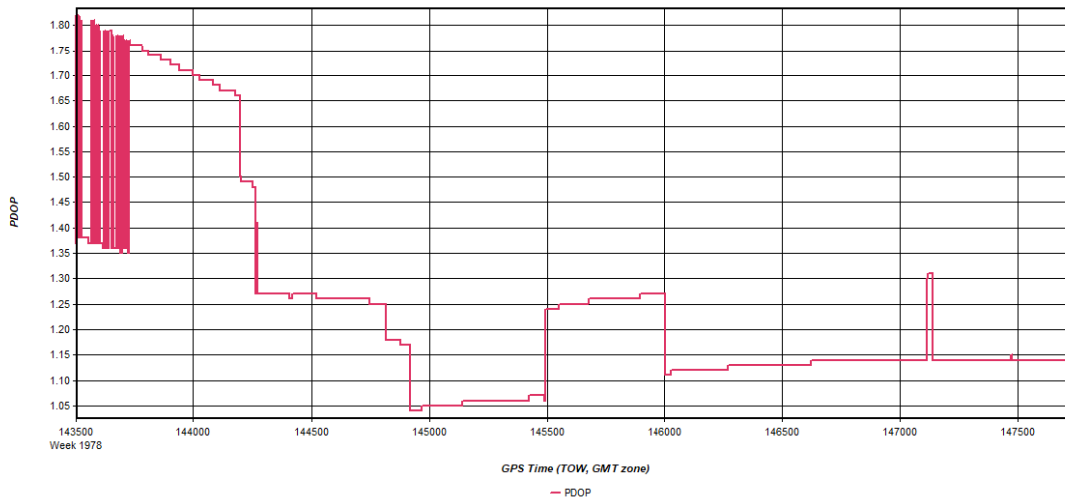

Figure 4: W_Central_3DEP_20171204_154138 [Smoothed TC Combined] - PDOP Plot

Process	W_Central_3DEP_20171204_154138	by Unknown	on 12/12/2017	at 13:38:53