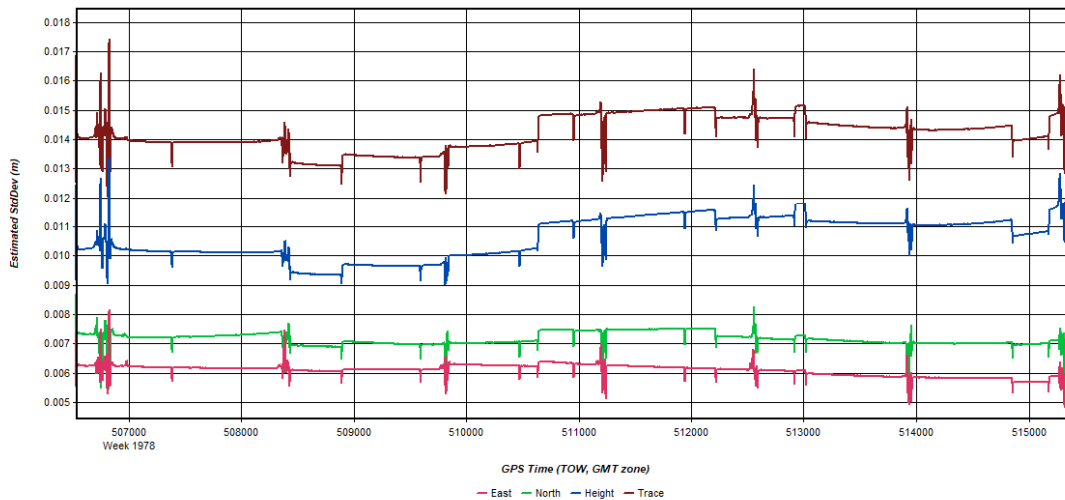

Figure 2: W_Central_3DEP_20171208_203957 [Smoothed TC Combined] - Estimated Position Accuracy Plot

Process	W_Central_3DEP_20171208_203957	by Unknown	on 12/20/2017	at 13:57:15