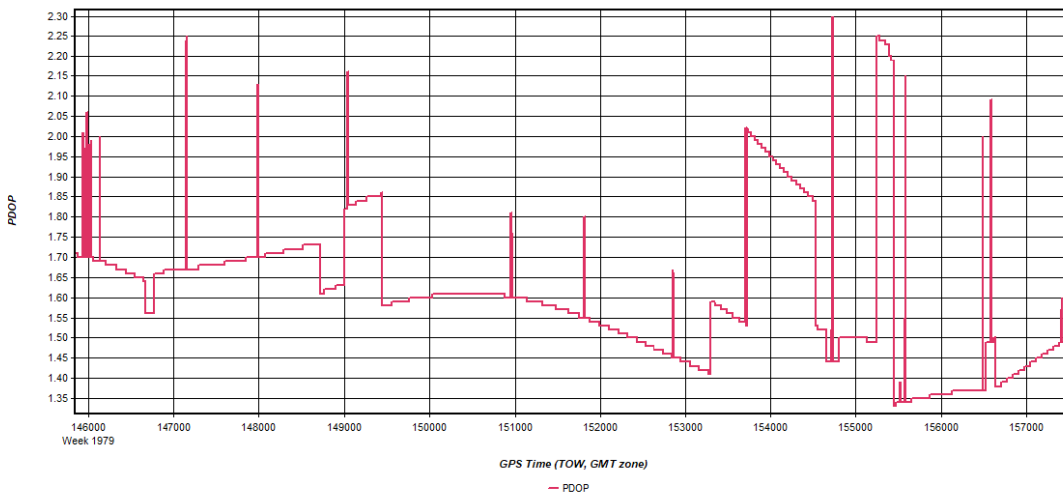

Figure 4: W_Central_3DEP_20171211_162838 [Smoothed TC Combined] - PDOP Plot

Process	W_Central_3DEP_20171211_162838	by Unknown	on 1/15/2018	at 11:34:59