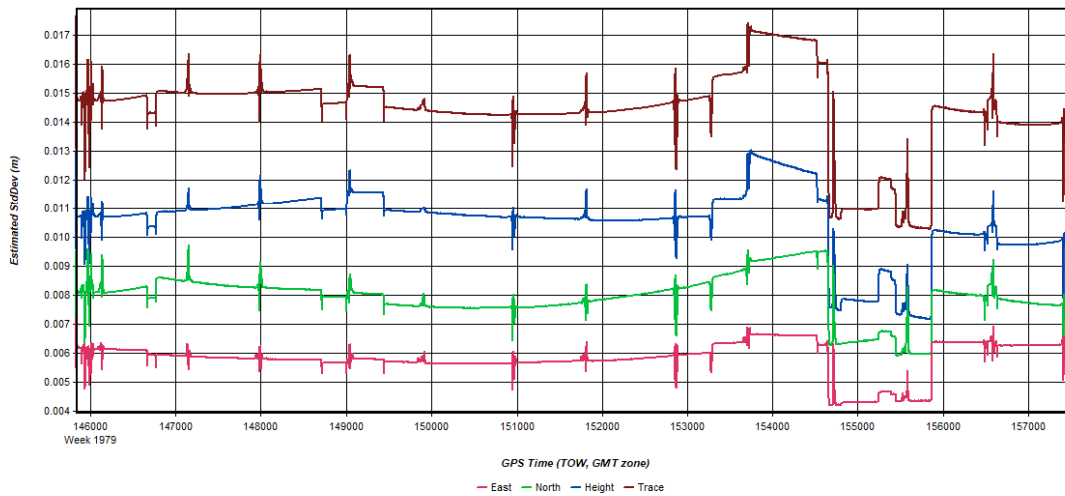

Figure 2: W_Central_3DEP_20171211_162838 [Smoothed TC Combined] - Estimated Position Accuracy Plot

Process	W_Central_3DEP_20171211_162838	by Unknown	on 1/15/2018	at 11:34:59