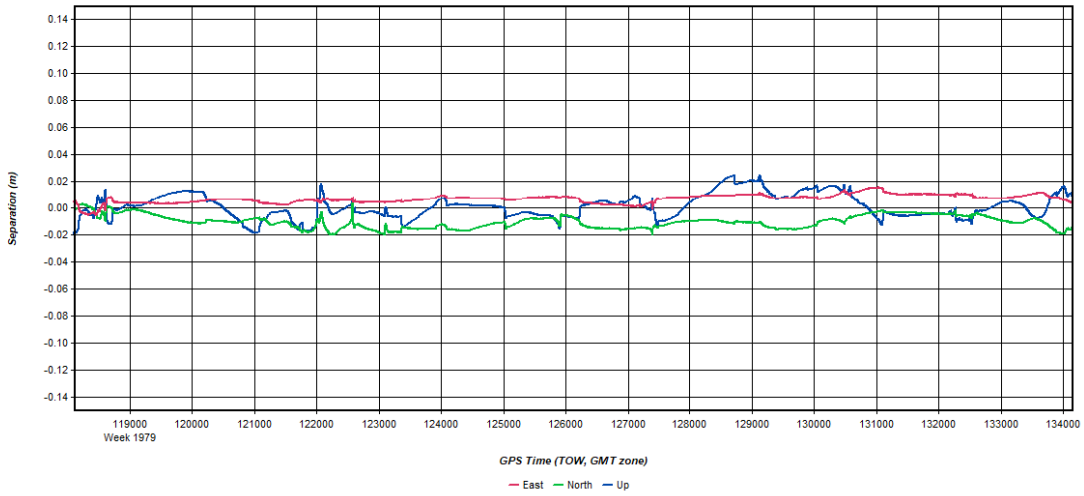

Figure 3: W_Central_3DEP_20171211_084536 [Smoothed TC Combined] - Forward/Reverse or Combined Separation Plot

Process	W_Central_3DEP_20171211_084536	by Unknown	on 12/21/2017	at 16:50:44