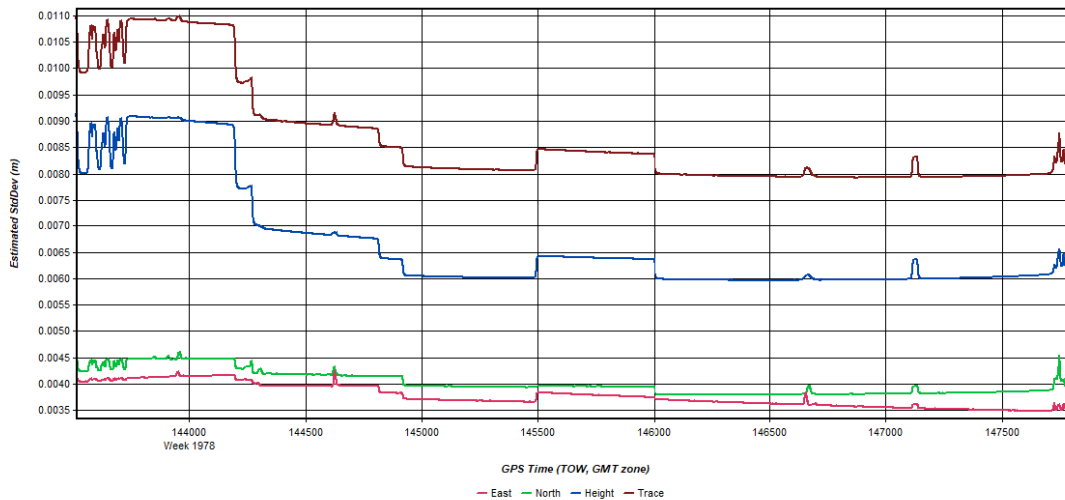

Figure 2: W_Central_3DEP_20171204_154138 [Smoothed TC Combined] - Estimated Position Accuracy Plot

Process	W_Central_3DEP_20171204_154138	by Unknown	on 12/12/2017	at 13:38:53