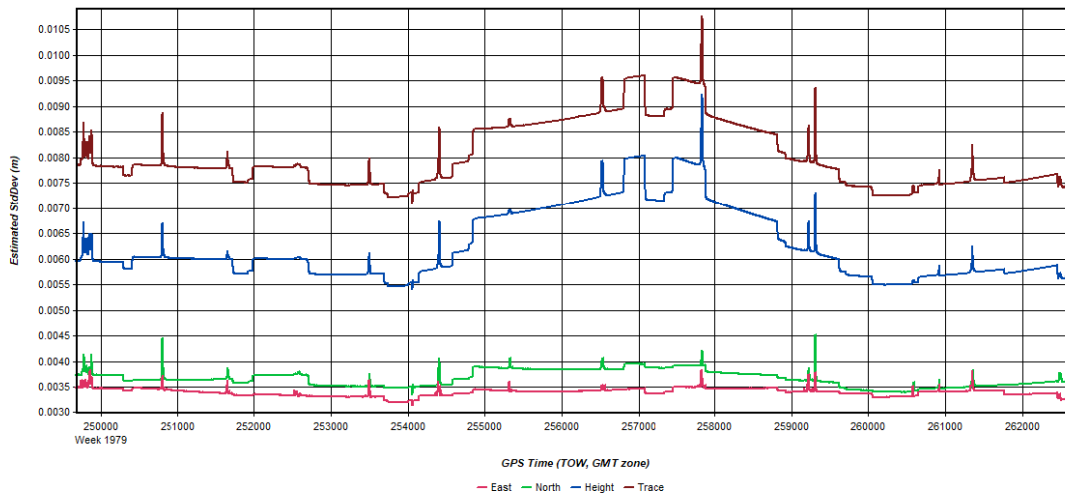

Figure 2: W_Central_3DEP_20171212_211752 [Smoothed TC Combined] - Estimated Position Accuracy Plot

Process	W_Central_3DEP_20171212_211752	by Unknown	on 12/21/2017	at 18:34:10