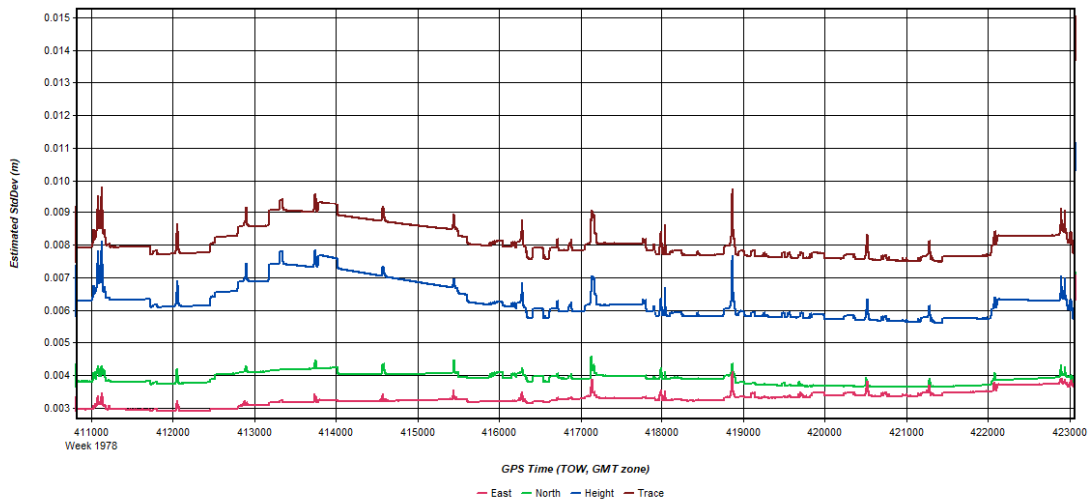

Figure 2: W_Central_IL_3DEP_20171207_180506 [Smoothed TC Combined] - Estimated Position Accuracy Plot

Process	W_Central_IL_3DEP_20171207_180506	by Unknown	on 12/13/2017	at 10:46:27