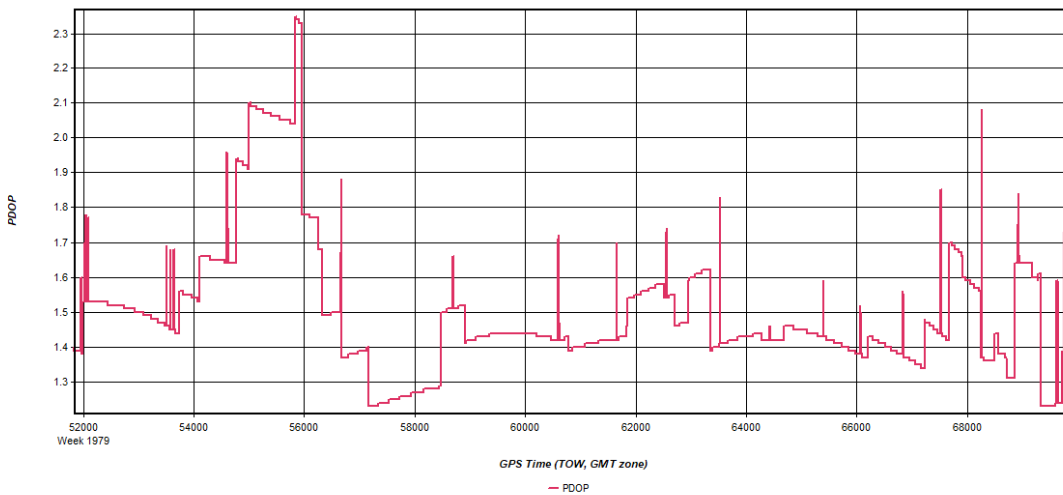

Figure 4: W_Central_3DEP_20171210_142129 [Smoothed TC Combined] - PDOP Plot

Process	W_Central_3DEP_20171210_142129	by Unknown	on 12/14/2017	at 17:19:45
---------	--------------------------------	------------	---------------	-------------