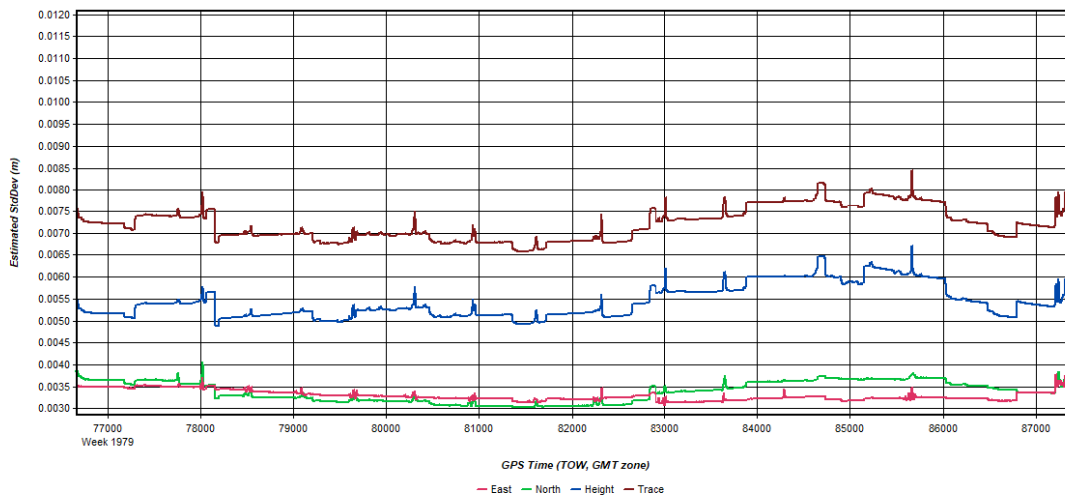

Figure 2: W_Central_3DEP_20171210_210808 [Smoothed TC Combined] - Estimated Position Accuracy Plot

Process	W_Central_3DEP_20171210_210808	by Unknown	on 12/21/2017	at 15:21:55