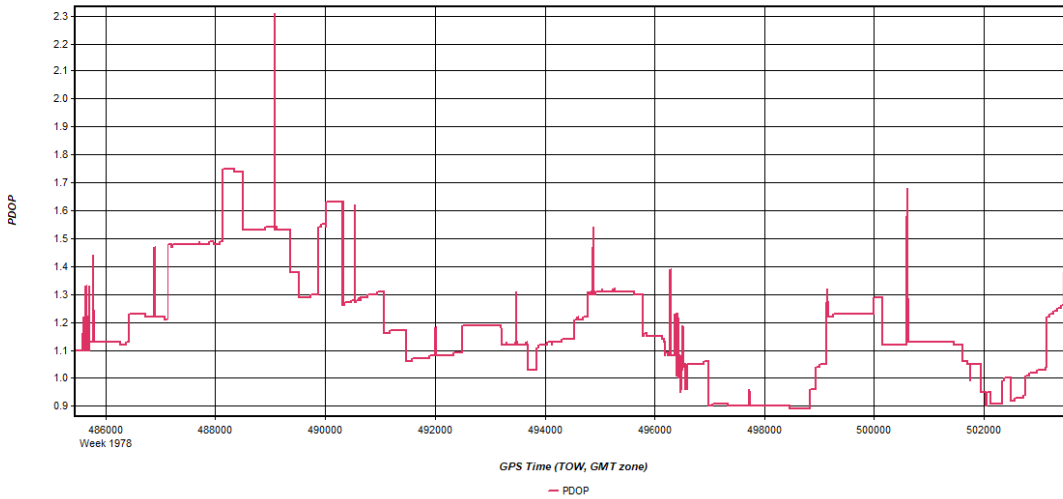

Figure 4: W_Central_3DEP_20171208_144832 [Smoothed TC Combined] - PDOP Plot

Process	W_Central_3DEP_20171208_144832	by Unknown	on 12/19/2017	at 16:27:28