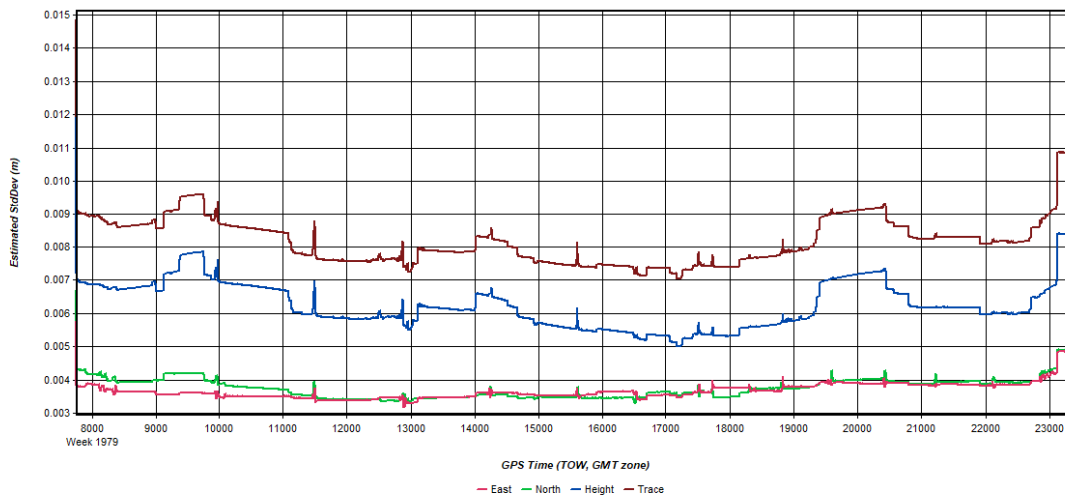

Figure 2: W_Central_3DEP_20171210_020503 [Smoothed TC Combined] - Estimated Position Accuracy Plot

Process	W_Central_3DEP_20171210_020503	by Unknown	on 12/13/2017	at 15:31:11